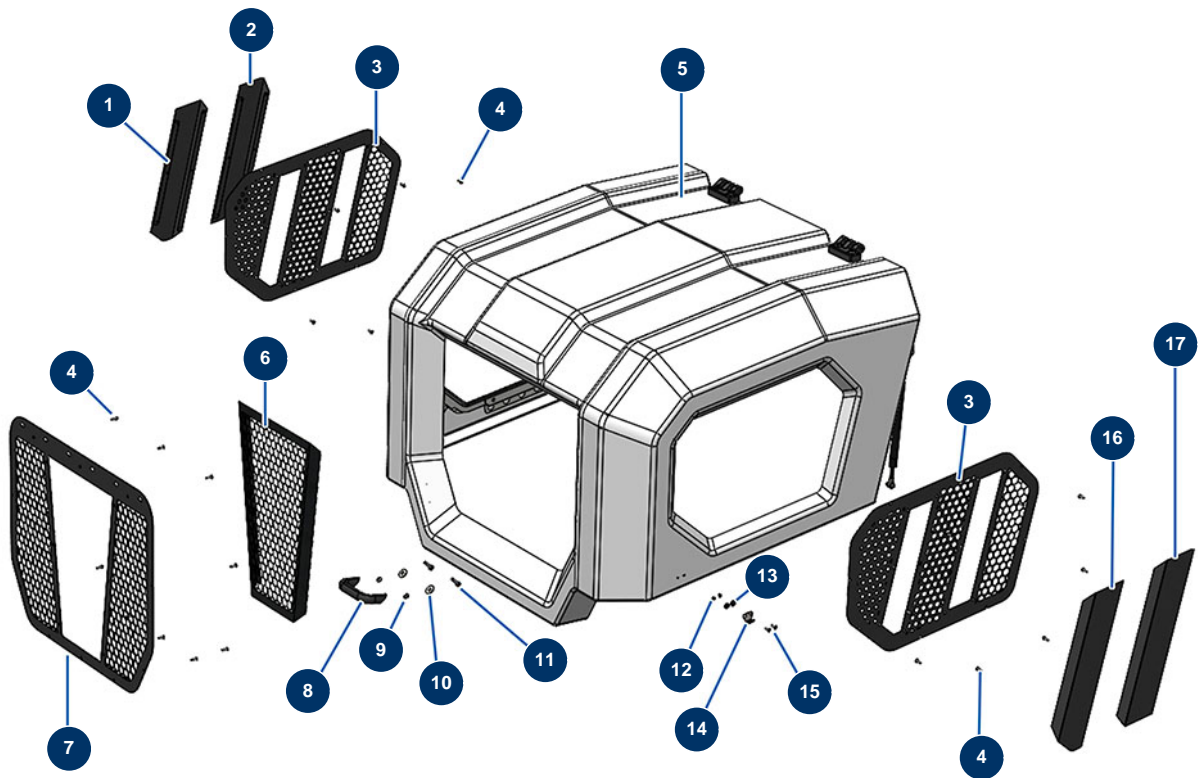

X-SCREED D60 dry screed machine - stage V 42kW - Front bonnet

Détails des pièces

Pos.	Référence	Désignation
1	C23094	1
2	C23095	2
3	C23098	3
3	C23098	3
4	11735	Inox mushroom head screw M 5 x 16
4	11735	Inox mushroom head screw M 5 x 16
4	11735	Inox mushroom head screw M 5 x 16
5	20638	Complete X-SCREED large model front bonnet
6	C23092	6
7	C23093	7
8	20529	
9	80269	Grower washer ø 8
10	30292	ø 8 inox large washer

Pos.	Référence	Désignation
11	11544	THEF 8 x 25 screw
12	70086	M 5 nylstop inox nut
13	30290	ø 5 large washer
14	13111	Large hood locking adjustable locking clamp - C.P 60
15	90130	5 x 16 countersunk head screw
16	C23096	16
17	C23097	17