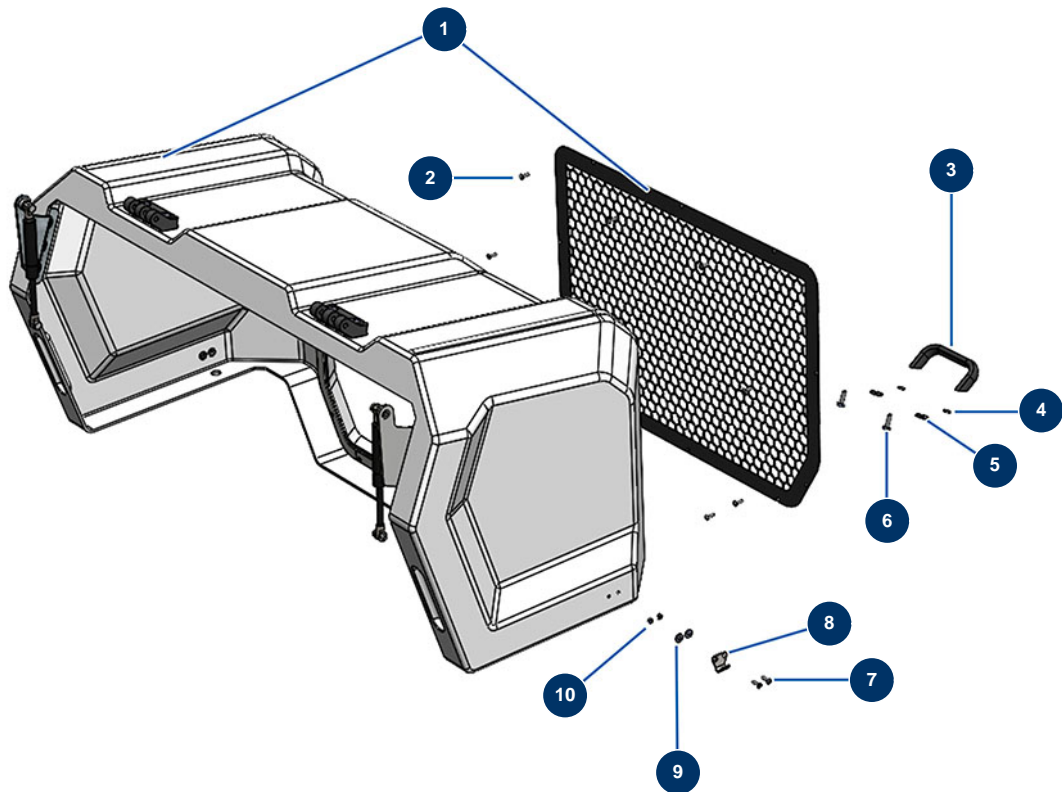

## X-SCREED D60 dry screed machine - stage V 42kW - Rear bonnet

### Détails des pièces

| Pos. | Référence | Désignation  |
|------|-----------|--|
| 1    | 20639     | Complete X-SCREED small model rear bonnet            |
| 2    | 11735     | Inox mushroom head screw M 5 x 16                    |
| 3    | 20529     |  |
| 4    | 80269     | Grower washer ø 8                                    |
| 5    | 30292     | ø 8 inox large washer                                |
| 6    | 11544     | THEF 8 x 25 screw                                    |
| 7    | 90130     | 5 x 16 countersunk head screw                        |
| 8    | 13111     | Large hood locking adjustable locking clamp - C.P 60 |
| 9    | 30290     | ø 5 large washer                                     |
| 10   | 70086     | M 5 nylstop inox nut                                 |