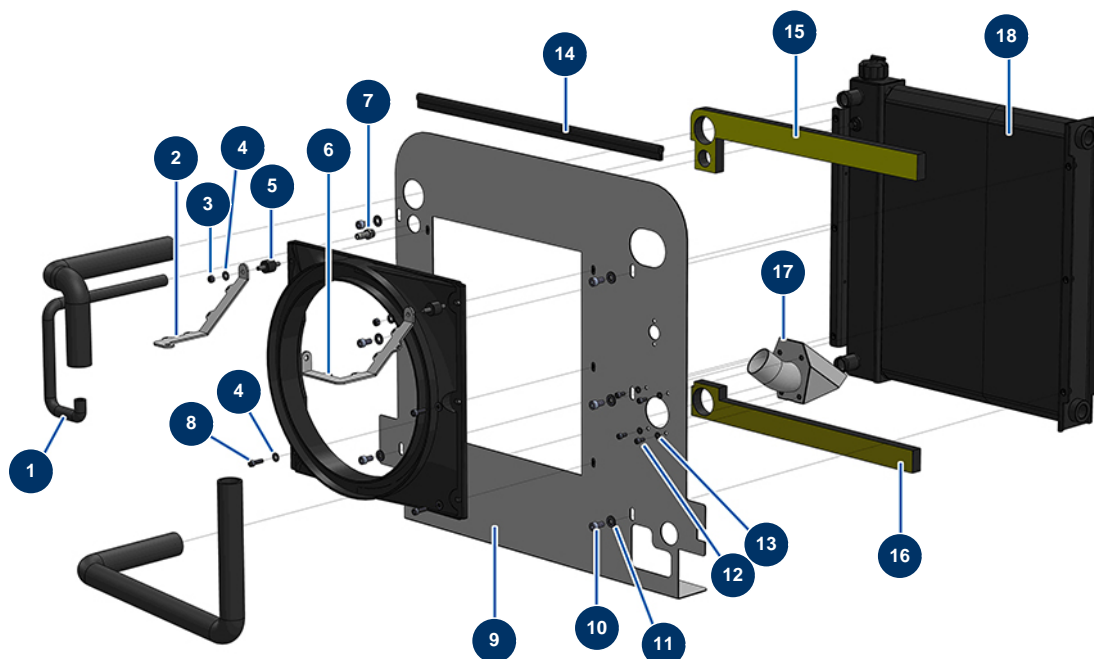

X-PRO D80 spraying machine - Radiator (from 12/2021)

Détails des pièces

Pos.	Référence	Désignation
1	13595	Cooling liquid hose ø 10 x 17 per metre - CP 60
2	C23059	
3	14217	M 6 nylstop inox nut
4	80259	Ø 6 medium washer
4	80259	Ø 6 medium washer
5	30147	Silentbloc ø 20 x 15 M6 for Compact-pro 30
6	C23057	
7	80094	1/4" corrugated outer threaded coupling Ø 10
8	90996	6 x 20 inox cylindrical head screw
9	C23052	
10	90151	8 x 10 cylindrical head screw
11	80260	ø 8 inox medium washer
12	90161	5 x 12 inox cylindrical head screw

Pos.	Référence	Désignation
13	70085	ø 5 narrow washer
14	12301	Profile gasket for sealing by the metre
15	14816	High sealing foam new radiator CP 60 & 80
16	14817	Low sealing foam new radiator CP 60 & 80
17	C23055	
18	14680	Engine/Hydraulic oil cooler RL 2021 - CP 60