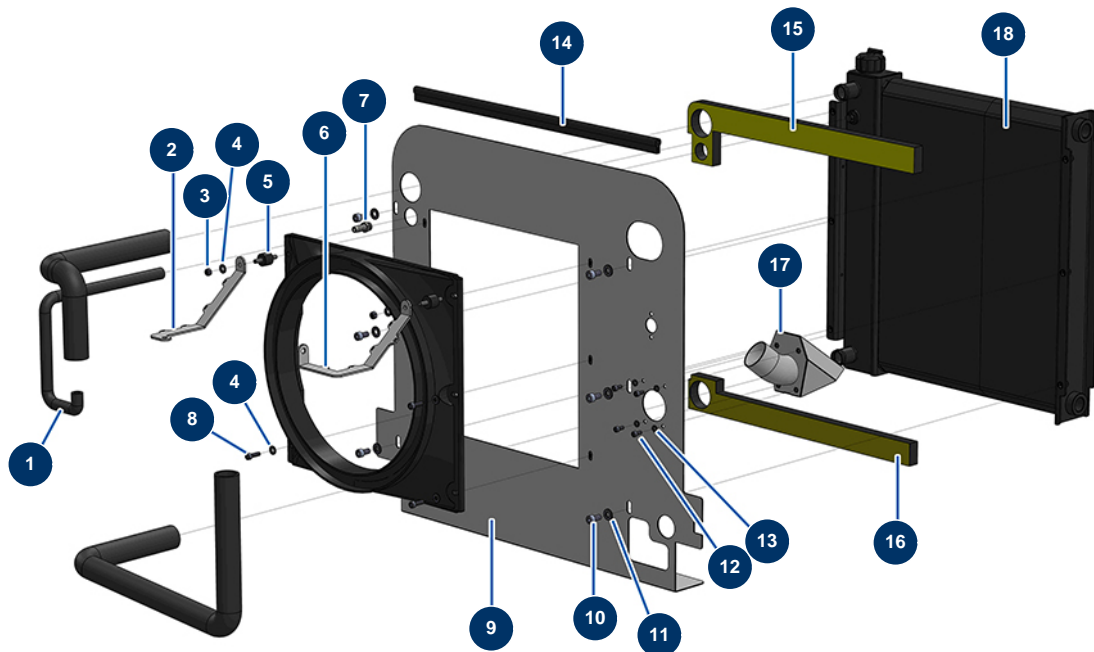

X-PRO D60 spraying machine - Radiator (from 12/2021)

Détails des pièces

Pos.	Référence	Désignation
1	13595	Cooling liquid hose ø 10 x 17 per metre - CP 60
2	C23059	
3	14217	M 6 nylstop inox nut
4	80259	Ø 6 medium washer
4	80259	Ø 6 medium washer
5	30147	Silentbloc ø 20 x 15 M6 for Compact-pro 30
6	C23057	
7	80094	1/4" corrugated outer threaded coupling Ø 10
8	90996	6 x 20 inox cylindrical head screw
9	C23052	
10	90151	8 x 10 cylindrical head screw
11	80260	ø 8 inox medium washer
12	90161	5 x 12 inox cylindrical head screw

Pos.	Référence	Désignation
13	70085	ø 5 narrow washer
14	12301	Profile gasket for sealing by the metre
15	14816	High sealing foam new radiator CP 60 & 80
16	14817	Low sealing foam new radiator CP 60 & 80
17	C23055	
18	14680	Engine/Hydraulic oil cooler RL 2021 - CP 60