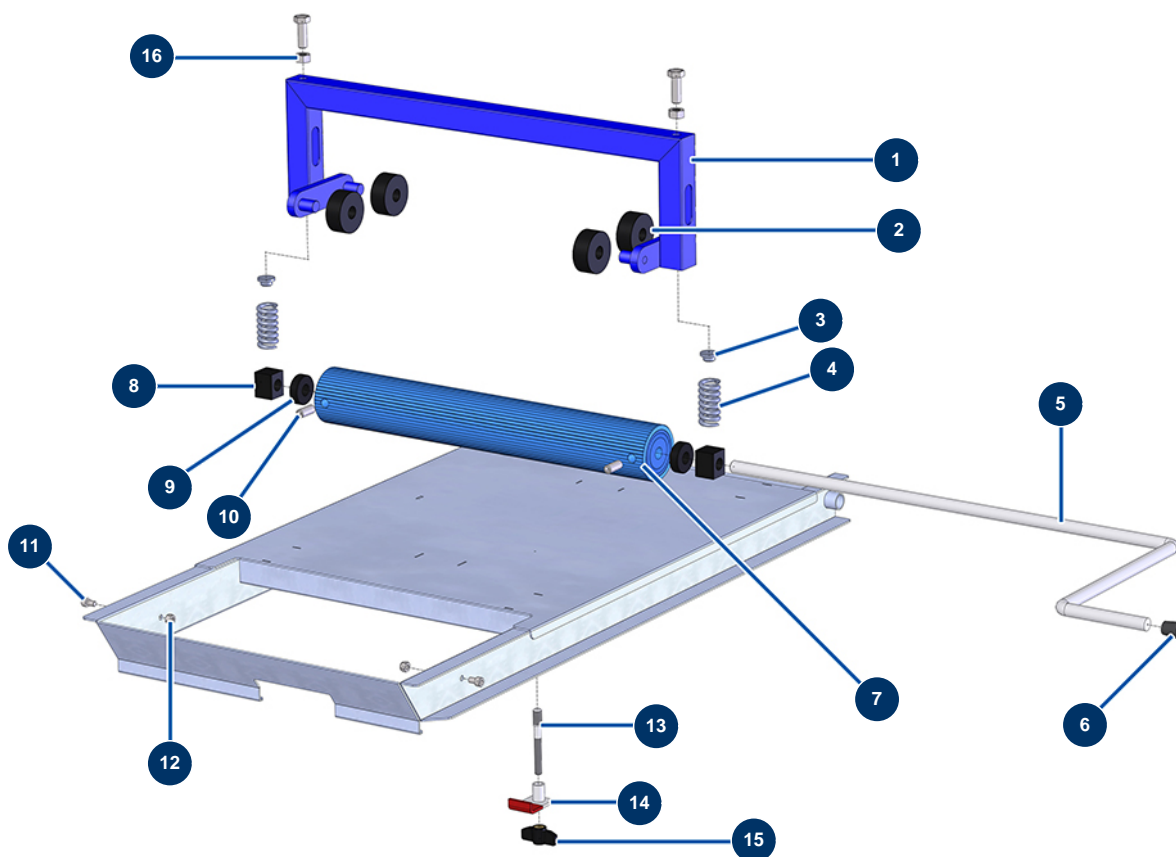

## Bag roller for CP10, DECOPRO 120 & JETMIX 100 - General view

### Détails des pièces

Pos.	Référence	Désignation
1	90580	14P bag roller U-bolt
2	10056	Bag roller caster
3	10059	Bag roller spring pawl
4	10069	Bag roller stainless steel spring
5	M90462	14 P bag roller crank
6	30327	Black plastic end cap for ø 14 round tube
7	90462	14 P, JETPRO 80 bag roller drum
8	10058	Bag roller drum bearing
9	10053	Slice for bag roller spacer
10	80689	Bag roller drum countersunk head screw
11	90798	M6 x 10 cylindrical head screw - CP 60 cylindrical head screw
12	20004	M 6 nylstop nut
13	10057	Bag roller fixing strut