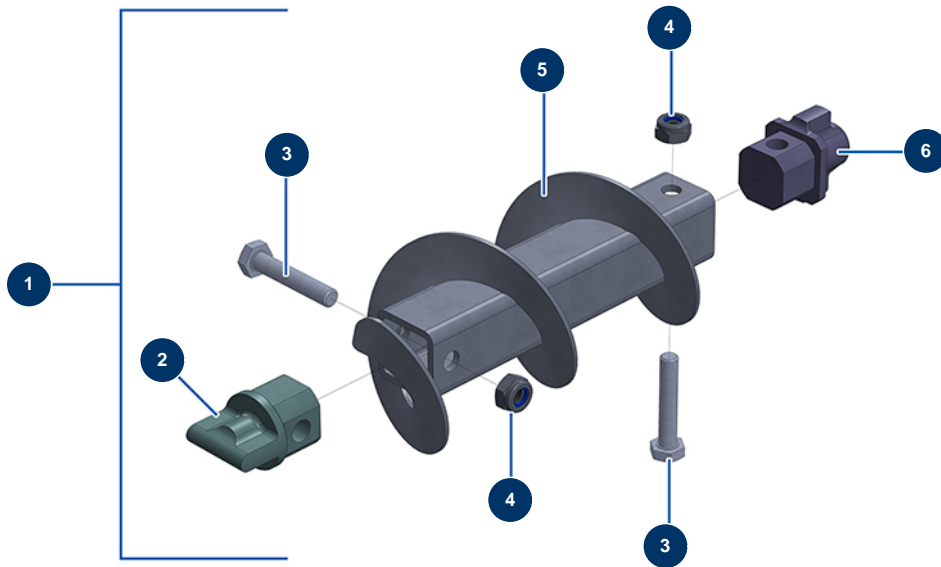

## JETPRO 130-7 complete atomizer - 400V TETRA - Reinforced transmission rod

### Détails des pièces

Pos.	Référence	Désignation
1	14868	JETPRO 120-7 reinforced connecting rod
2	M10783	Bearing pin for JETPRO 120 strengthened connecting rod - rotor side thick.10
3	13587	THEF M10 x 55 screw
3	13587	THEF M10 x 55 screw
4	13981	M 10 nylstop inox nut
4	13981	M 10 nylstop inox nut
5	C21474	Strengthened connecting rod for JETPRO, JETBAG 160
6	M10489	JETPRO 120-160 motor side ball joint