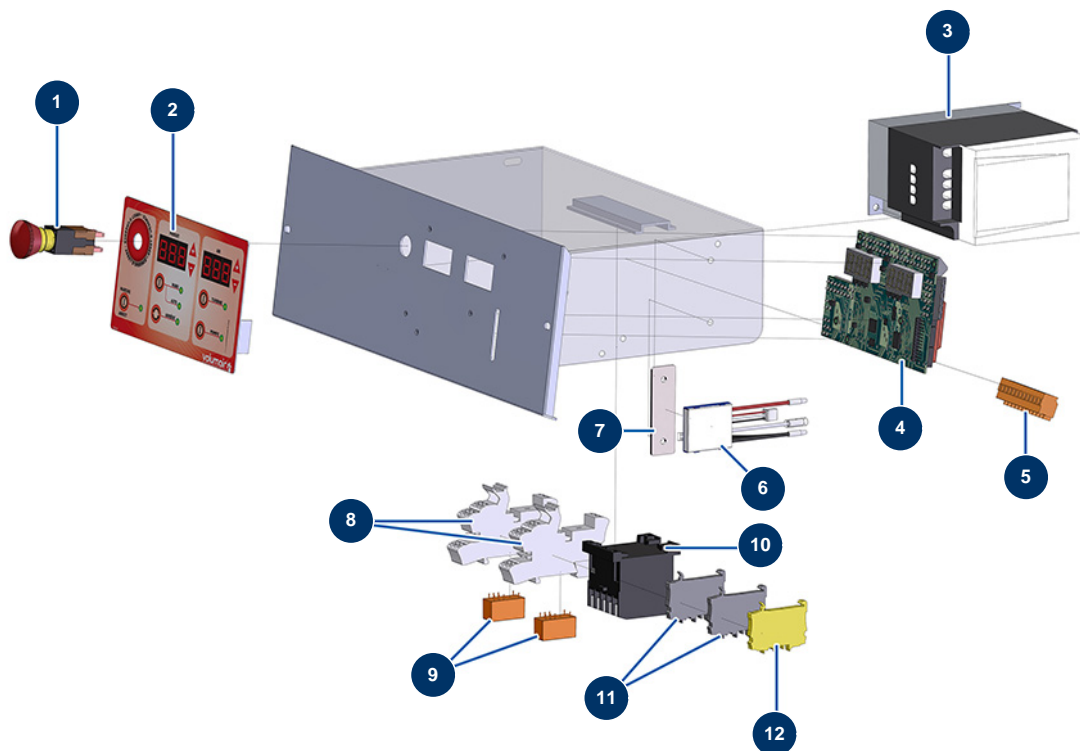

POLYMAIR 6 HVLP spraying system - Electrical box

Détails des pièces

Pos.	Référence	Désignation
1	13015	Hanging EMERGENCY STOP button Ø16
2	13010	POLYMAIR front with membrane
3	11781	Inverter 230 V - 0,75 KW
4	30674	POLYMAIR 4 & 6 electronic card
5	11772	12 pins female connector
6	BE15644	MAXPRO 1600 mixer 230V electronic card
7	C20513	TURBISOL 112 holding bracket for electrical component
8	12751	Plug-in miniature relay base
9	12752	Plug-in miniature relay 24V AC - 1RT
10	11918	Coil contactor 24 Volt AC
11	80467	Grey conductor block 4 mm ²
12	30038	Yellow and green conductive block 6 mm ²