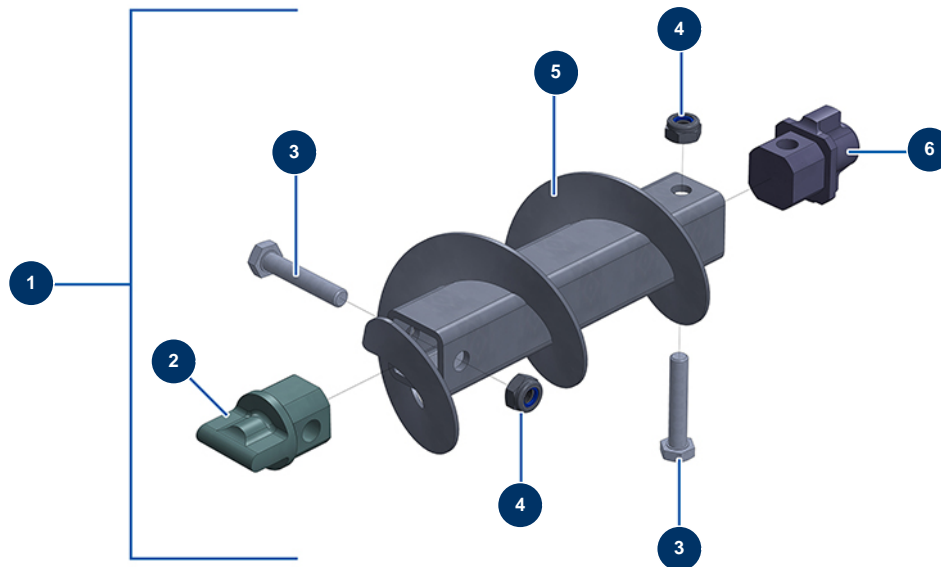

JETPRO 120-7 complete atomizer - Reinforced transmission rod

Détails des pièces

Pos.	Référence	Désignation
1	14868	JETPRO 120-7 reinforced connecting rod
2	M10783	Bearing pin for JETPRO 120 strengthened connecting rod - rotor side thick.10
3	13587	THEF M10 x 55 screw
3	13587	THEF M10 x 55 screw
4	13981	M 10 nylstop inox nut
4	13981	M 10 nylstop inox nut
5	C21474	Strengthened connecting rod for JETPRO, JETBAG 160
6	M10489	JETPRO 120-160 motor side ball joint