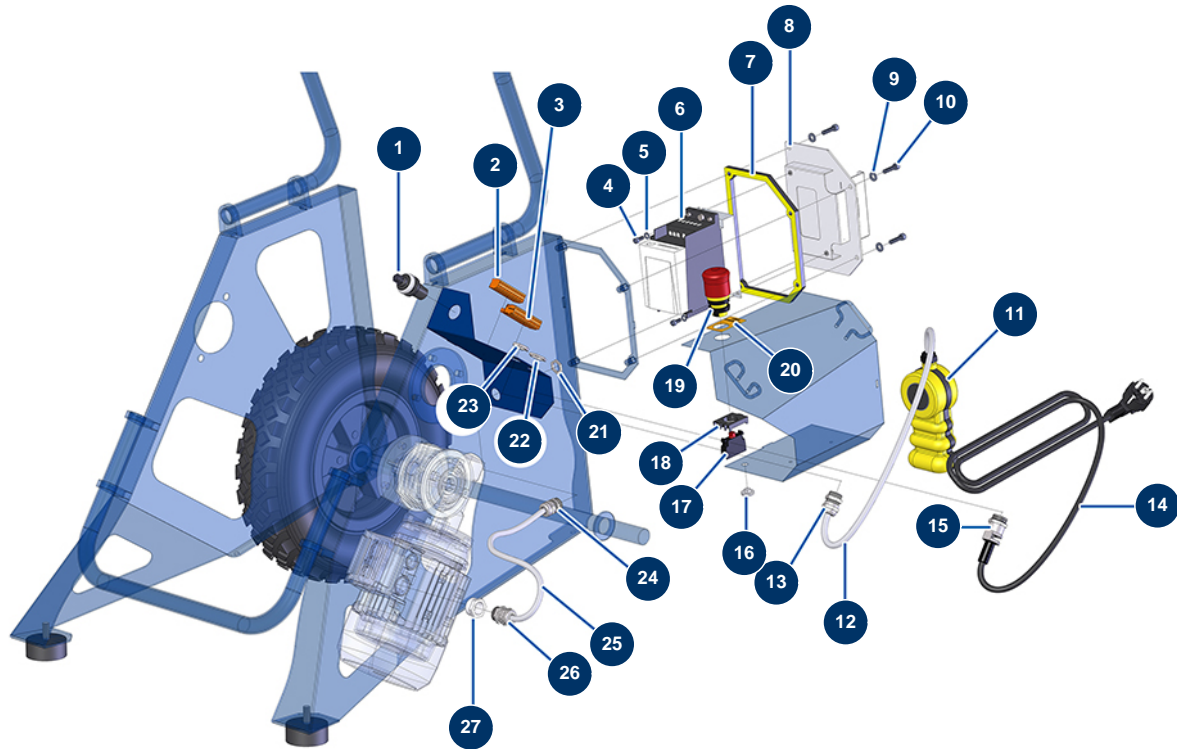

## L empty motorised hose reel without hose - Electrical box

### Détails des pièces

Pos.	Référence	Désignation
1	80645	Spraying machine complete potentiometer from MARCH 2003
2	11772	12 pins female connector
3	11771	12 pins male connector
4	90161	5 x 12 inox cylindrical head screw
5	70085	ø 5 narrow washer
6	12098	Inverter 230 V - 0,55 KW
7	13583	7
8	C21566	8
9	80259	Ø 6 medium washer
10	80614	6 x 25 inox cylindrical head screw
11	11921	Blowing machine 2-button wired remote control box
12	11964	H05VVF 4G1 grey electrical cable by the metre
13	30040	Nickel plated watertight cable gland of 11 CEM

Pos.	Référence	Désignation
14	90180	Supply cable with moulded plug 3G 1,5 mm <sup>2</sup>
15	80450	cable gland for 11mm supply cable
16	80397	Water exhaust cork for electrical box
17	30356	Red single open contact
18	30036	3-contact U-bolt
19	90727	Hook emergency stop button - CP 60
20	90016	Square EMERGENCY STOP label
21	11327	Cable gland locknut of M16
22	30060	11mm cable gland nut
23	30333	Cable gland locknut of 11 CEM
24	30082	Nickel plated watertight cable gland of 11
25	90606	Shielded cable 4 x 1,5 by the metre
26	30332	13mm nickel plated sealed cable gland
27	80446	Cable gland reduction M 25-11