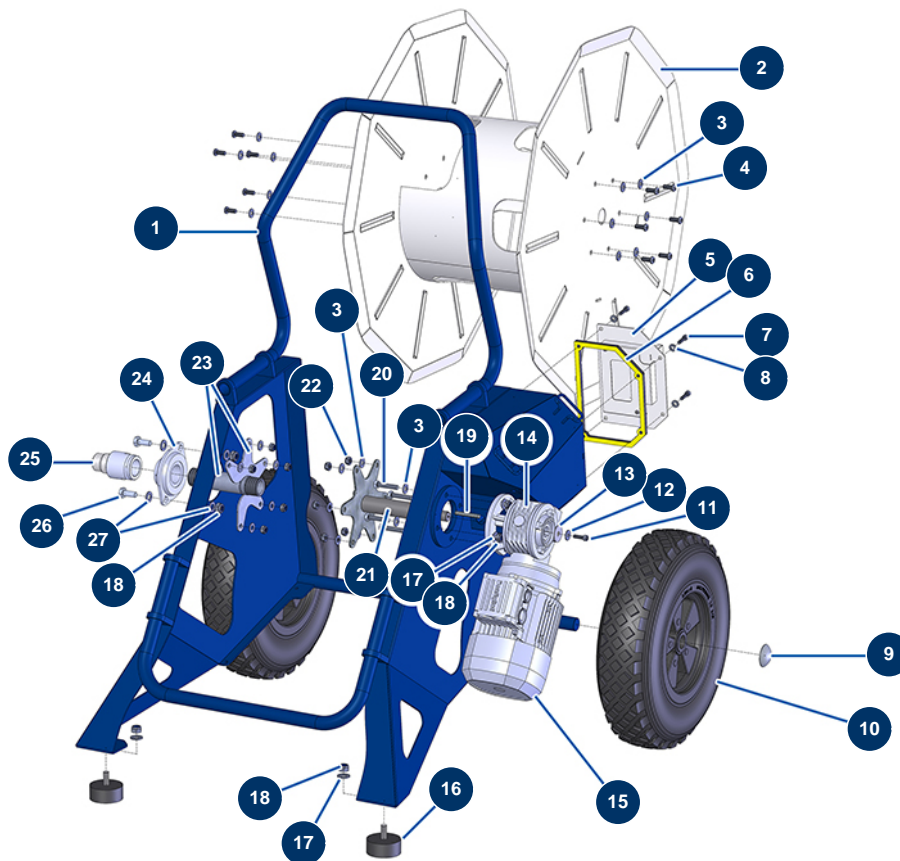

## L empty motorised hose reel without hose - Chassis

### Détails des pièces

| Pos. | Référence | Désignation   |
|------|-----------|---|
| 1    | C21567    | 1   |
| 2    | C21548    | 2   |
| 3    | 80260     | ∅ 8 inox medium washer                                  |
| 3    | 80260     | ∅ 8 inox medium washer                                  |
| 3    | 80260     | ∅ 8 inox medium washer                                  |
| 4    | 12111     | 8 x 20 inox cylindrical pan head screw                  |
| 5    | C21566    | 5   |
| 6    | 13583     | 6   |
| 7    | 80614     | 6 x 25 inox cylindrical head screw                      |
| 8    | 80259     | ∅ 6 medium washer                                       |
| 9    | 90282     | ∅25 chromed clip  |
| 10   | 80003     | ∅400 complete wheel with shaft of 25 for 100TH, MPE 300 |
| 11   | 90996     | 6 x 20 inox cylindrical head screw                      |