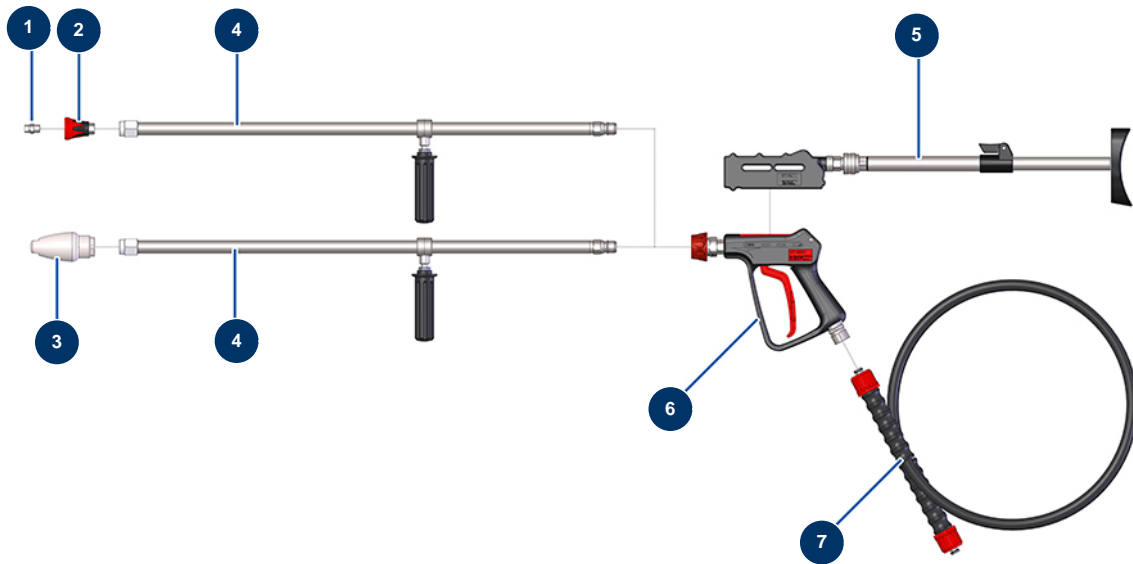

EUROPOLAV 22-500 TH washer - Hose and lance

Détails des pièces

Pos.	Référence	Désignation
1	12676	High pressure nozzle 15°-40 - 500 bars
2	12682	22-500 800 mm lance nozzle holder with ST 45 M coupler
3	12683	Rotating nozzle 500 bars 0.40
4	12681	22-500 800 mm lance hose with handle and ST 45 M coupler
4	12681	22-500 800 mm lance hose with handle and ST 45 M coupler
5	12684	Washer spray-gun cross-head 500 bars, ST 45 F coupler
6	12678	500 bar washer gun, coupler ST-45 F
7	12677	Washer hose Ø 10-500 bar 60 metres - 24x150F couplings