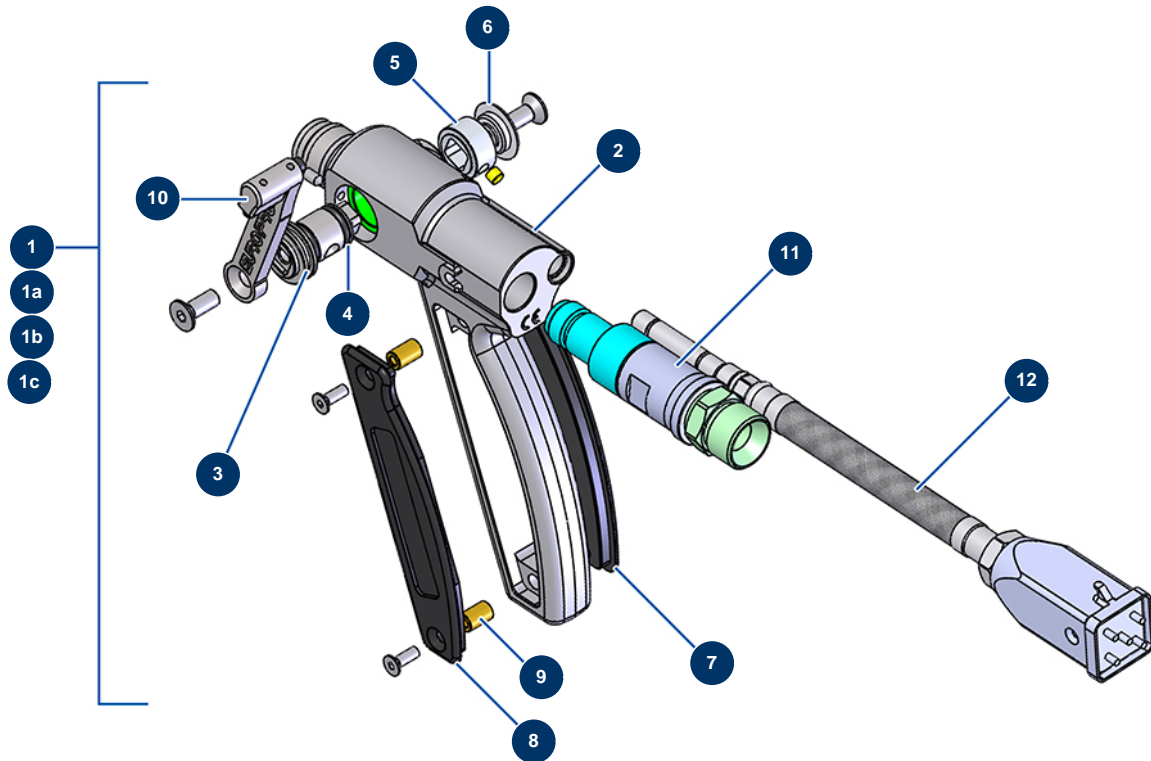

JETPRO 100-7 complete atomizer - Spray-guns (up to 12/2020)

Détails des pièces

Pos.	Référence	Désignation
1	13176	Complete inox JETPRO spray-gun without nozzle holder
1a	13168	Complete JETPRO spray-gun, wireless remote control without nozzle holder & nozzle
1b	12549	Complete JETPRO spray-gun without nozzle holder
1c	M07022	JETPRO spray-gun without sensor, nozzle and nozzle holder
2	M10290	JETPRO spray-gun body
3	14222	Complete flue block/jacket for JETPRO spray-gun
4	11303	12 x 2 o-ring
5	M10240	JETPRO spray-gun detection stop
6	M10303	JETPRO spray-gun supported washer
7	M10239	JETPRO spray-gun handle right cover
8	M10238	JETPRO spray-gun handle left cover
9	M10242	Axle for JETPRO spray-gun handle cover
10	M07029	JETPRO spray-gun complete trigger

Pos.	Référence	Désignation
11	M07056	Turning connector for JETPRO spray-gun
12	12766	Complete sensor kit with square plug for JETPRO spray-gun