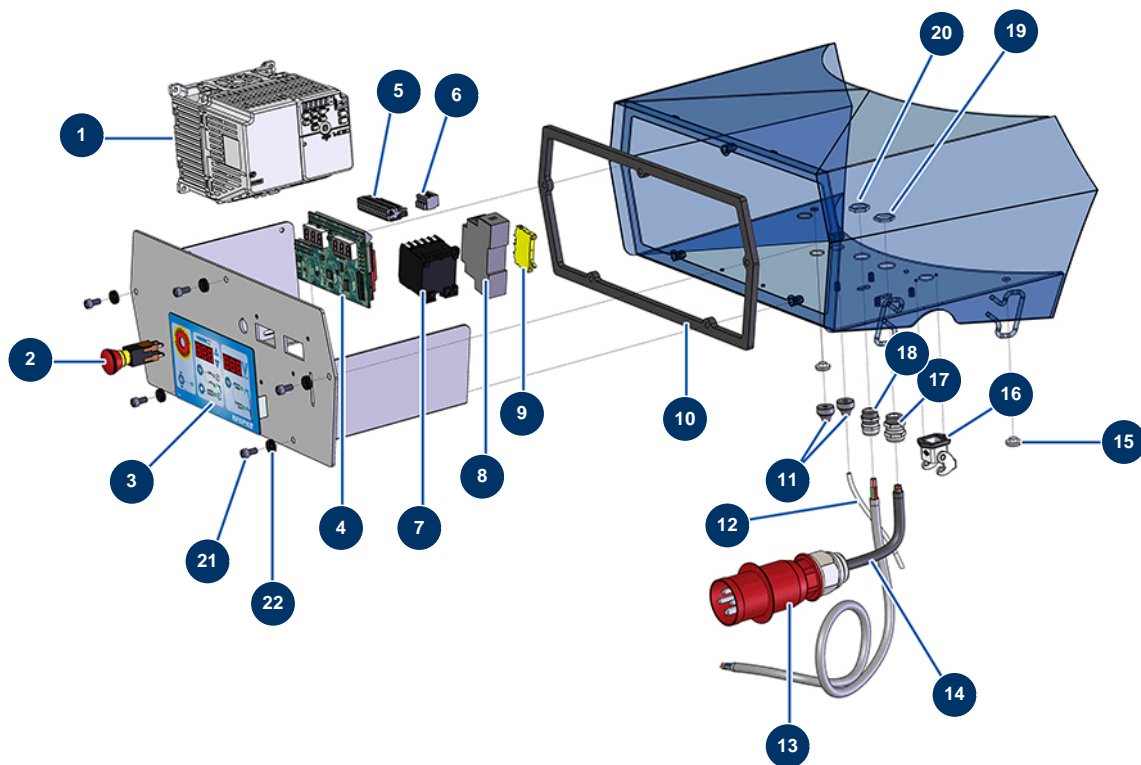

JETPRO 130-7 complete atomizer - 400V TETRA - Electrical box

Détails des pièces

Pos.	Référence	Désignation
1	12945	Inverter 400 V - 4 KW GA
2	13015	Hanging EMERGENCY STOP button Ø16
3	13009	Membrane front panel for JETPRO
4	30731	Electronic board for JETPRO 120
5	11771	12 pins male connector
6	12755	4-pin female connector
7	11918	Coil contactor 24 Volt AC
8	12711	Supply 230V-24VDC-15W
9	30038	Yellow and green conductive block 6 mm ²
10	14565	DROPPRO 30P electrical box gasket
11	11564	M 16 grey rubber cable gland
12	12409	M12 straight female connector with 2m cable
13	13147	Male electrical plug 3P + N + G 16A

Pos.	Référence	Désignation
14	13146	H07RNF 5G2.5 electrical cable by the metre
15	80397	Water exhaust cork for electrical box
16	11915	Blowing machine insulating support 3 p + T - 1 lever
17	30332	13mm nickel plated sealed cable gland
18	30082	Nickel plated watertight cable gland of 11
19	30054	Cable gland locknut of 13
20	30333	Cable gland locknut of 11 CEM
21	12112	6 x 12 cylindrical head screw
22	80573	Hollow washer Ø 6