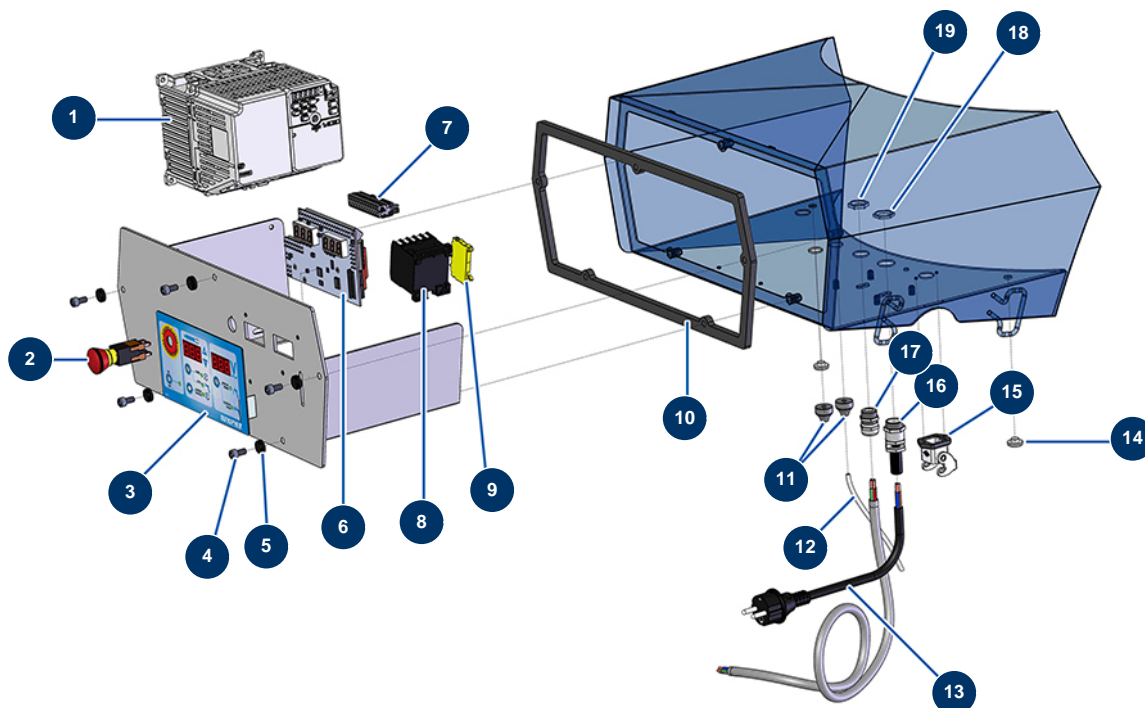

JETPRO 100-7 complete atomizer - Electrical box

Détails des pièces

Pos.	Référence	Désignation
1	80459	Inverter 230 V - 2.2 KW
2	13015	Hanging EMERGENCY STOP button Ø16
3	13009	Membrane front panel for JETPRO
4	12112	6 x 12 cylindrical head screw
5	80573	Hollow washer Ø 6
6	30731	Electronic board for JETPRO 120
7	11771	12 pins male connector
8	11918	Coil contactor 24 Volt AC
9	30038	Yellow and green conductive block 6 mm ²
10	14565	DROPPRO 30P electrical box gasket
11	11564	M 16 grey rubber cable gland
12	12409	M12 straight female connector with 2m cable
13	90214	Power cable with molded plug 3G 2,5 mm ²

Pos.	Référence	Désignation
14	80397	Water exhaust cork for electrical box
15	11915	Blowing machine insulating support 3 p + T - 1 lever
16	80451	Brass cable gland of 13 for power cable
17	30082	Nickel plated watertight cable gland of 11
18	30054	Cable gland locknut of 13
19	30333	Cable gland locknut of 11 CEM