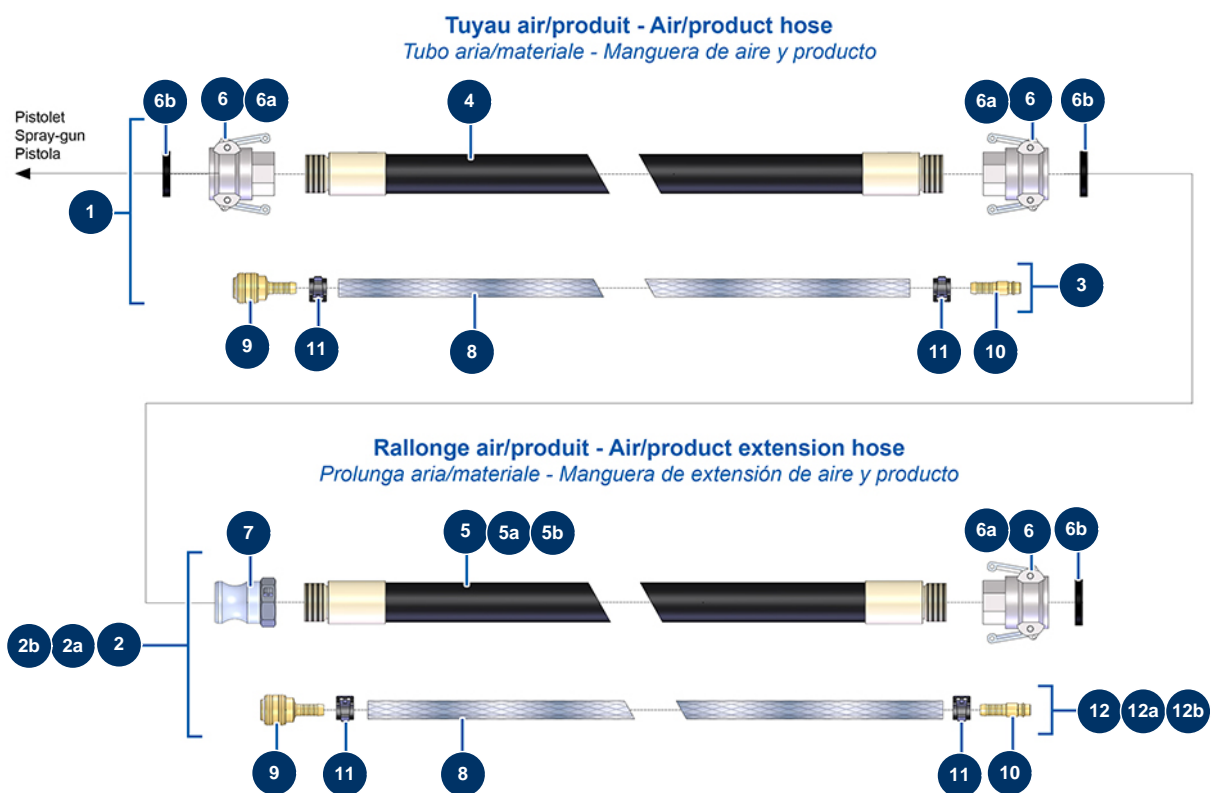

COMPACT-PRO 15 spraying machine - Hoses and extensions

Détails des pièces

Pos.	Référence	Désignation
1	50026	ø 25 x 10 metres air product hose 14 P
2	50046	Air-product extension Ø25 x 5 m
2a	11633	Air-product extension Ø25 x 10 m
2b	12213	Air-product extension Ø25 x 15 m
3	91064	Complete air hose for lance 11,15 m 14P and 24P
4	50013	25 x 10 m product hose outer threaded 1"
5	50010	25 x 5 m product hose outer threaded 1"
5a	50013	25 x 10 m product hose outer threaded 1"
5b	50014	25 x 15 m product hose outer threaded 1" without couplers
6	70007	1" camlock alu coupling, inner threaded 1" for 6, 8, 14 & 24P
6	70007	1" camlock alu coupling, inner threaded 1" for 6, 8, 14 & 24P
6	70007	1" camlock alu coupling, inner threaded 1" for 6, 8, 14 & 24P
6a	90689	1" cam coupler

Pos.	Référence	Désignation
6a	90689	1" cam coupler
6a	90689	1" cam coupler
6b	70014	1" cam coupler gasket
6b	70014	1" cam coupler gasket
6b	70014	1" cam coupler gasket
7	70002	1" inner threaded adapter for 4 to 14P
8	50003	Clear braided PVC hose Ø 10 x 16 by the metre
8	50003	Clear braided PVC hose Ø 10 x 16 by the metre
9	70004	Female quick fit coupling with corrugated shank of 9
9	70004	Female quick fit coupling with corrugated shank of 9
10	70018	Corrugate male quick fit coupling of 9
10	70018	Corrugate male quick fit coupling of 9
11	12218	Spring collar Ø 15
11	12218	Spring collar Ø 15
11	12218	Spring collar Ø 15
11	12218	Spring collar Ø 15
12	91062	Complete air hose for lance 5,25 m 4P
12a	91064	Complete air hose for lance 11,15 m 14P and 24P
12b	13203	Complete air hose for lance 15,85 m