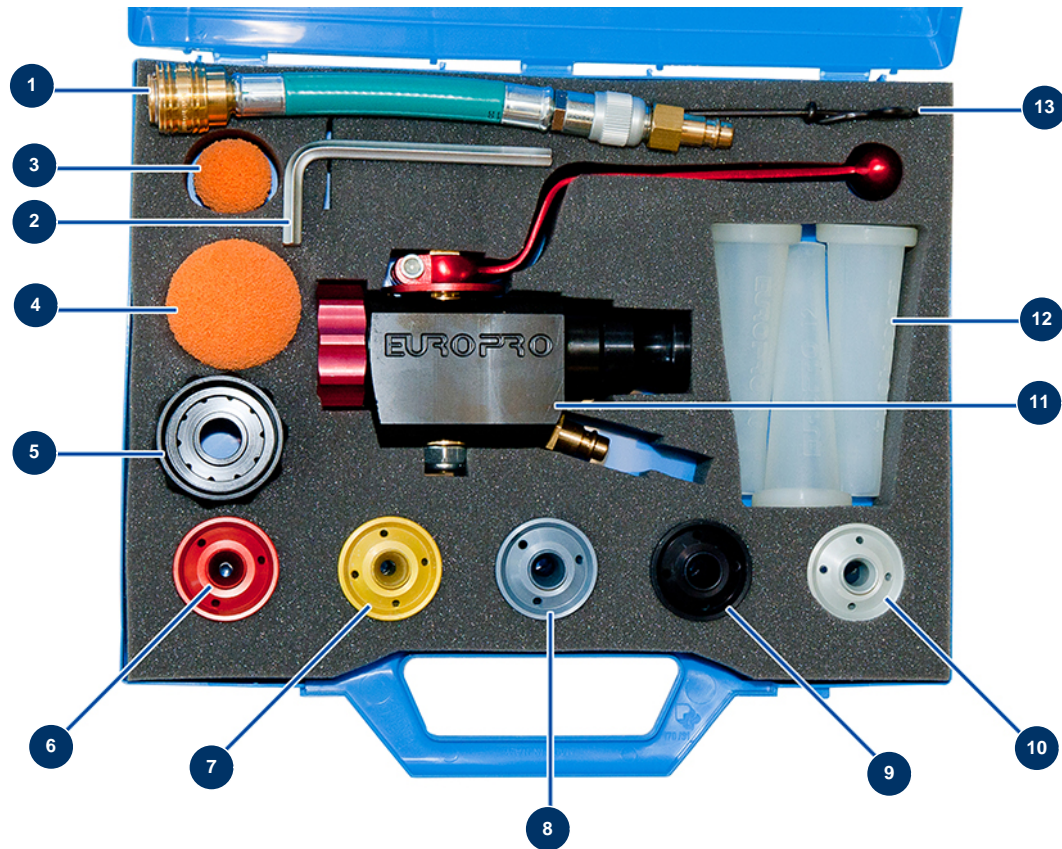

COMPACT-PRO 25 spraying machine - Spraying lance

Détails des pièces

Pos.	Référence	Désignation
1	11414	Air regulation kit for COMPACT-PRO 30 spray lance
2	101013	7mm Allen key
3	20005	Cleaning ball ø 30
4	90566	Cleaning ball Ø 50
5	M10062	Exhaust air ring
6	10045	Red nozzle Ø 5mm
7	10046	Yellow nozzle Ø 6mm
8	10047	Anthracite nozzle Ø 7mm
9	10048	Black nozzle Ø 8mm
10	10050	Grey nozzle Ø 10mm
11	12270	8, 14 and 24P ABS spraying lance
12	11759	Set of grouting nozzles Ø 10, 12, 14
13	90605	Tube brush