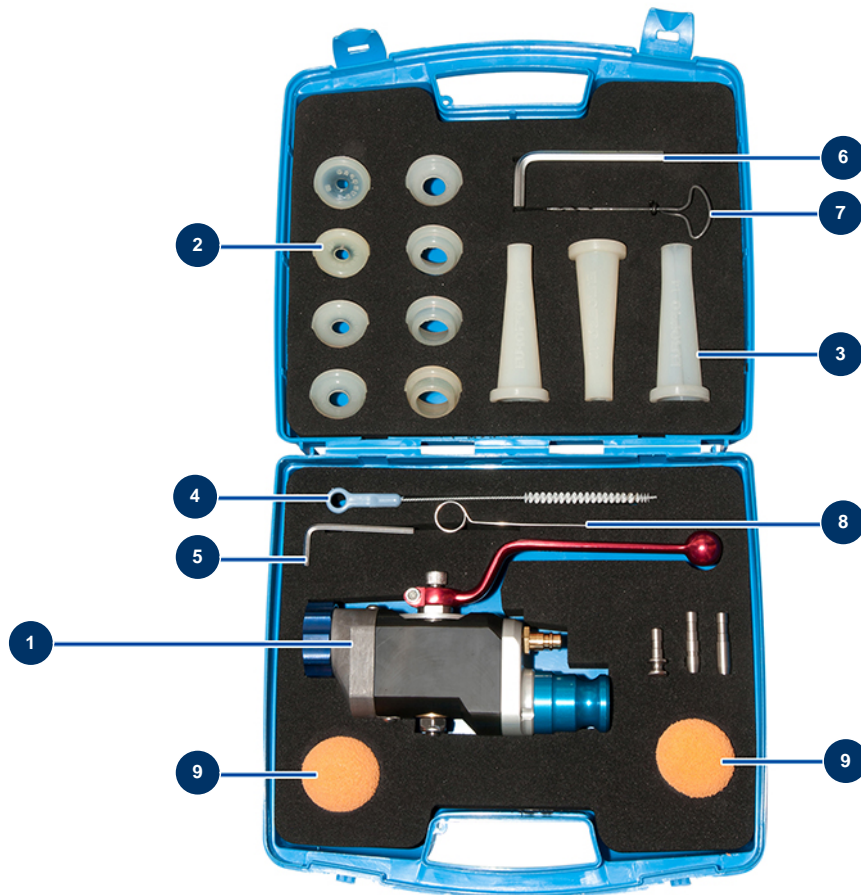

## COMPACT-PRO 40 spraying machine - Spraying lance

### Détails des pièces

Pos.	Référence	Désignation
1	12274	ABS mortar spray lance 1" coupling
2	11760	Set of spray nozzles Ø 8, 10, 12, 14, 16, 18, 20, 22 - C.P
3	11759	Set of grouting nozzles Ø 10, 12, 14
4	1022035	Cleaning brush
5	13050	4mm Allen key
6	101013	7mm Allen key
7	90605	Tube brush
8	1001017	Un-blocking pin
9	90566	Cleaning ball Ø 50
9	90566	Cleaning ball Ø 50