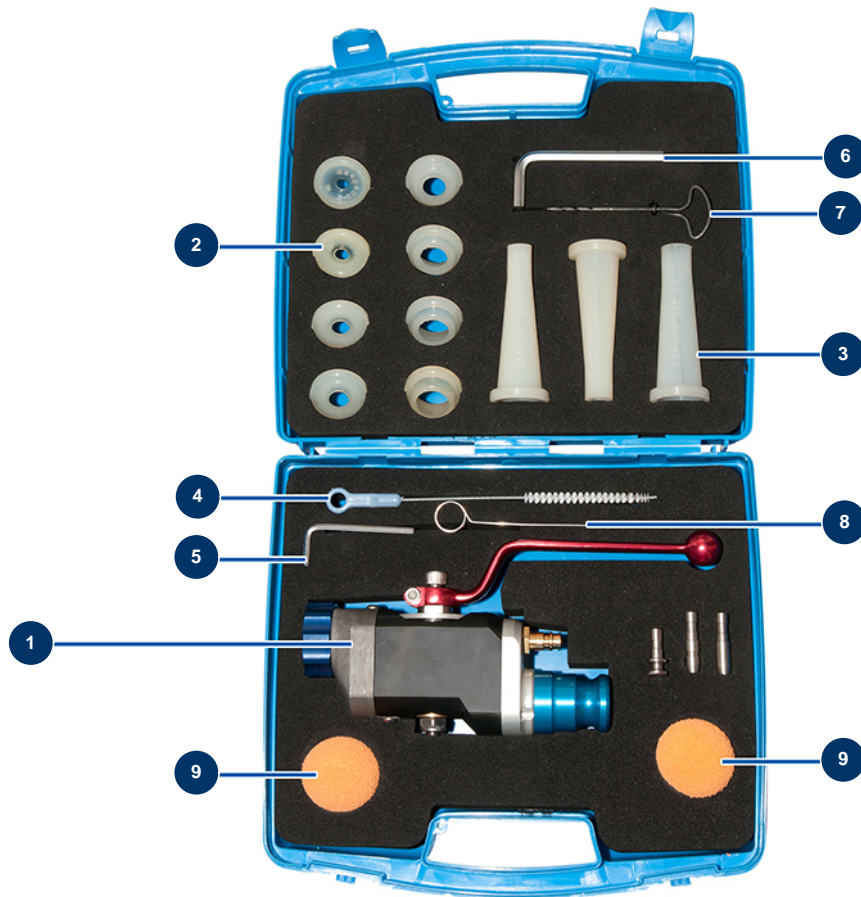

COMPACT-PRO 30 spraying machine - Spraying lance

Détails des pièces

Pos.	Référence	Désignation
1	12274	ABS mortar spray lance 1" coupling
2	11760	Set of spray nozzles Ø 8, 10, 12, 14, 16, 18, 20, 22 - C.P
3	11759	Set of grouting nozzles Ø 10, 12, 14
4	1022035	Cleaning brush
5	13050	4mm Allen key
6	101013	7mm Allen key
7	90605	Tube brush
8	1001017	Un-blocking pin
9	90566	Cleaning ball Ø 50
9	90566	Cleaning ball Ø 50