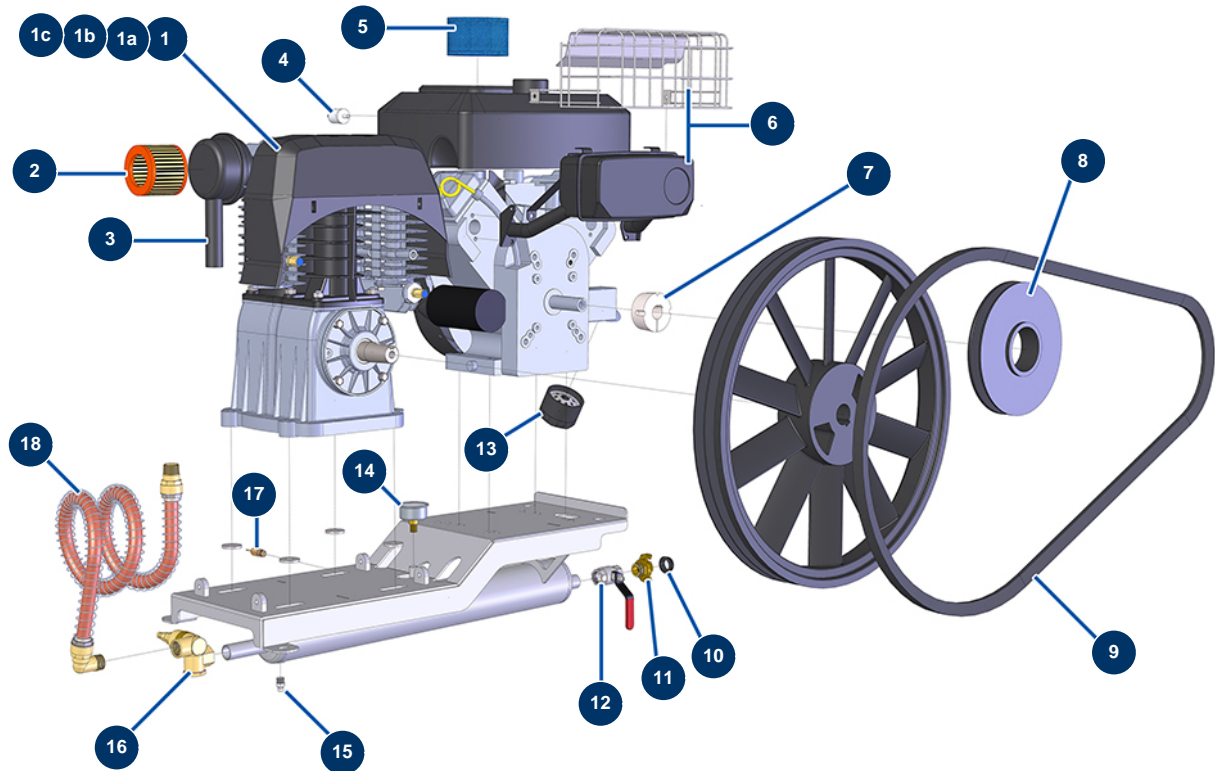

EUROPRO 100 TH compressor 13HP HONDA electric starter - Pneumatic circuit

Détails des pièces

Pos.	Référence	Désignation
1	30156	Compression head EUROPRO 100
1a	13001	Pouch of gasket for E 100 compressor from 09/2010
1b	30194	EUROPRO 100 plate valve
1c	90205	EUROPRO 100 head cover
2	14503	EUROPRO 100 - BK20 cartridge air filter
3	12299	EUROPRO 100 complete air filter BK20 & BK120
4	90855	VANGUARD AR 18hp motor petrol filter
5	90852	VANGUARD AR 18 hp motor air filter
6	60020	18 hp VANGUARD exhaust with protective grid
7	90202	Removable hub Ø 1" for 2012
8	90194	17 pulley without hub Ø 200
9	14166	17 SPB 2043 E100TH V-belt from 10/2017
10	11372	High temperature quick-fit connector gasket

Pos.	Référence	Désignation
11	70100	3/4" outer threaded quick fit coupling
12	11382	Red handle valve F3/4" x F3/4"
13	90853	VANGUARD 18 hp motor oil filter
14	80700	Cylindrical oil 1/4 axial manometer 50 mm 0 to 16 bar
15	30133	1/4" male compressor tank purge
16	90138	3/4" autonomous drain valve
17	80097	1/4" certified outer threaded safety valve 11 bar
18	14163	E100-4 2018 compressor outlet air hose