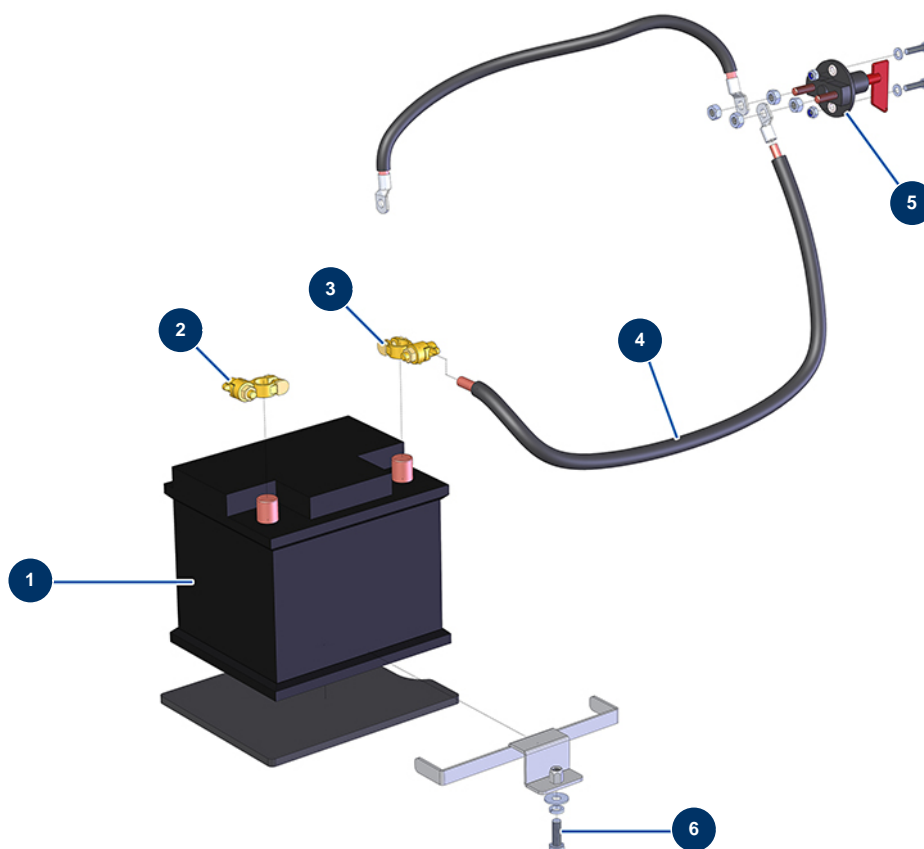

X-PRO D80 spraying machine - Battery

Détails des pièces

Pos.	Référence	Désignation
1	80188	C.P 60 battery
2	80231	Battery brass - lug
3	80230	Battery brass + lug
4	80234	25 mm ² battery cable by the metre
5	12394	CP 60 battery circuit breaker
6	11544	THEF 8 x 25 screw