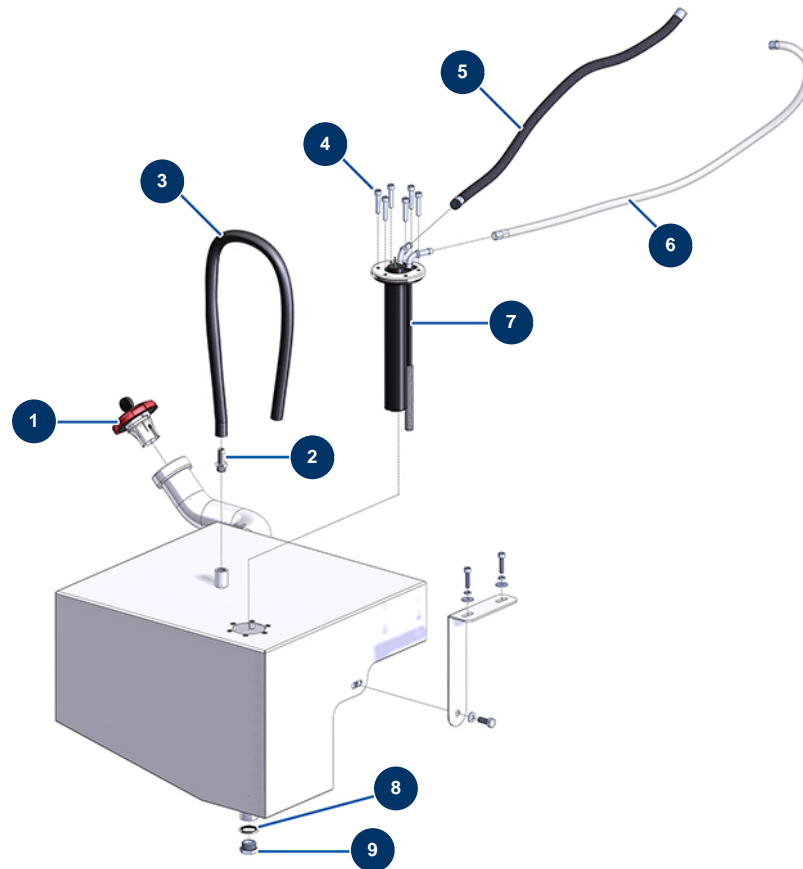

X-PRO D80 spraying machine - Fuel tank

Détails des pièces

Pos.	Référence	Désignation
1	13107	Red diesel tank cap with key - C.P 60
2	80094	1/4" corrugated outer threaded coupling Ø 10
3	50021	Paint hose Ø 10 x 18 by the metre
4	90153	6 x 30 cylindrical head screw
5	12391	Gasoil supply hose Ø 7,5 mm (sold by the metre)
6	12390	Gasoil return hose Ø 6 mm (sold by the metre)
7	12989	Gasoil level gauge - length 250 mm - CP60
8	91032	Steel gasket for hollow screw with 1/2" lip
9	90239	1/2" low-pressure male plug