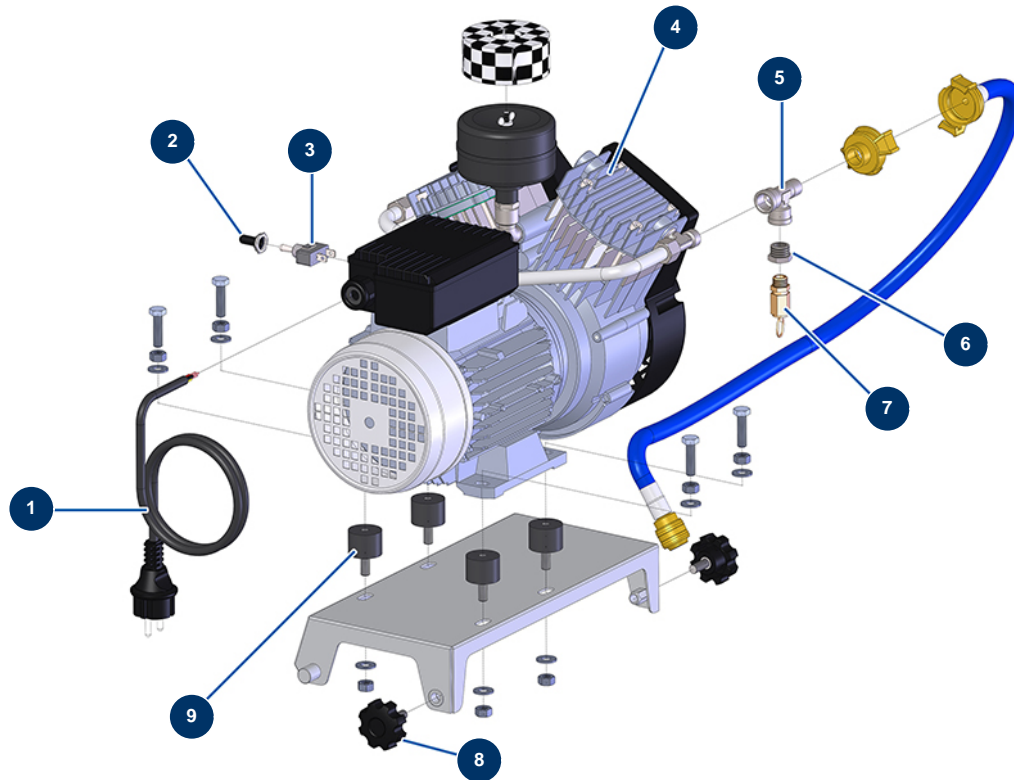

## MIXPRO 14 complete plaster continuous mixing machine - Compressor group

### Détails des pièces

Pos.	Référence	Désignation
1	30023	2P male electric socket + foam rubber T
2	90748	Compressor switch waterproof cap
3	90747	ON/OFF unipolar switch
4	14421	Two-cylinder compression head Oilless - 230V/50Hz single-phase
5	12530	M3/8" x F3/8" x F3/8" low pressure T
6	90242	3/8" MaleC x 1/4" FemaleD low-pressure reduction
7	1006050	Tank valve 3 bars
8	11514	Plastic thumb wheel M8 x 20
9	30151	Silentbloc ø 30 x 22 M-F8