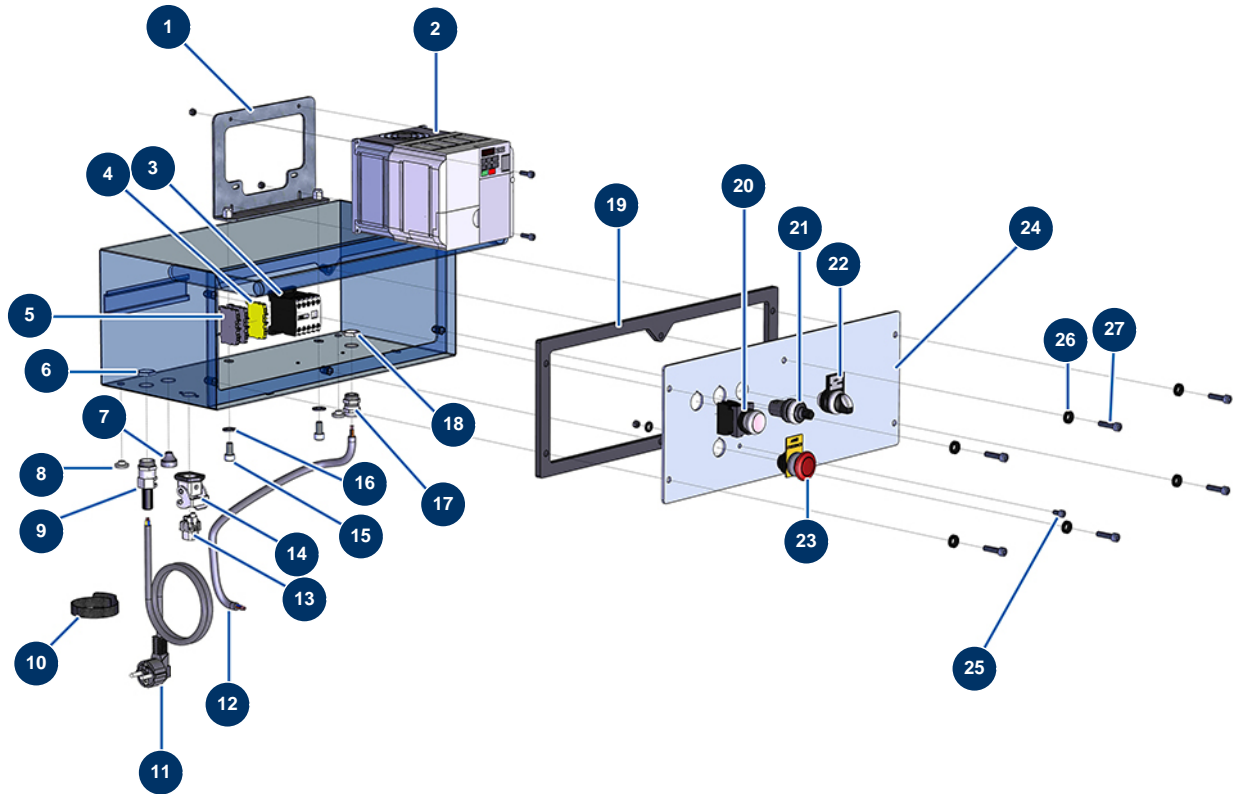

## MINIJET 120 complete atomizer - Electrical box

### Détails des pièces

Pos.	Référence	Désignation
1	80472	14 P control support
2	13089	Inverter 230 V - 2.2 KW GA
3	30011	230 Volt coil switch for sprayer
4	30038	Yellow and green conductive block 6 mm <sup>2</sup>
5	80467	Grey conductor block 4 mm <sup>2</sup>
6	30060	11mm cable gland nut
7	11564	M 16 grey rubber cable gland
8	80397	Water exhaust cork for electrical box
9	80450	cable gland for 11mm supply cable
10	12411	Self-gripping collar 20 x 330 mm
11	90180	Supply cable with moulded plug 3G 1,5 mm <sup>2</sup>
12	90606	Shielded cable 4 x 1,5 by the metre
13	11914	Female insert 4p + G

Pos.	Référence	Désignation
14	11915	Blowing machine insulating support 3 p + T - 1 lever
15	80668	10 x 20 cylindrical head screw
16	80260	∅ 8 inox medium washer
17	30040	Nickel plated watertight cable gland of 11 CEM
18	30333	Cable gland locknut of 11 CEM
19	90734	EUROPRO 14 P box gasket
20	30034	Complete ON button
21	80645	Spraying machine complete potentiometer from MARCH 2003
22	14180	MINIJET complete MANU-AUTO-REVERSE button
23	90038	Complete EMERGENCY STOP button ∅ 22
24	30272	14 P electrical box holder
25	90798	M6 x 10 cylindrical head screw - CP 60 cylindrical head screw
26	80573	Hollow washer ∅ 6
27	90996	6 x 20 inox cylindrical head screw