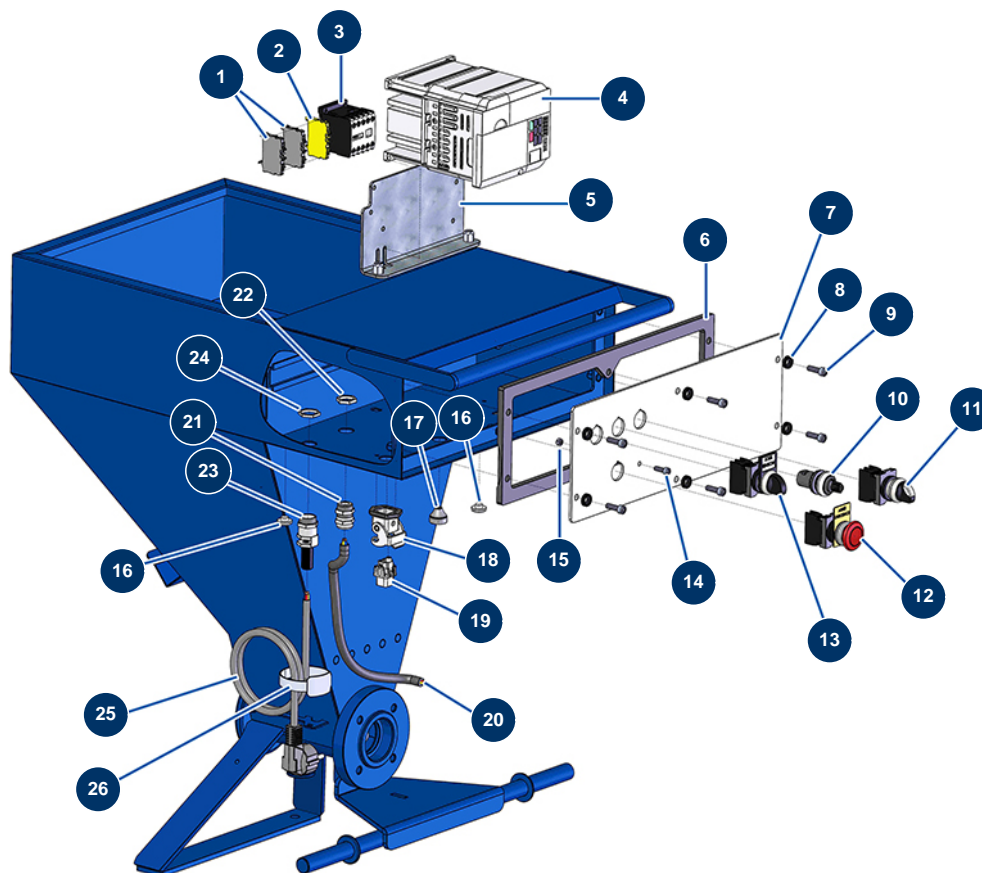

## MINIJET 80 complete atomizer - Electrical box

### Détails des pièces

Pos.	Référence	Désignation
1	80467	Grey conductor block 4 mm <sup>2</sup>
2	30038	Yellow and green conductive block 6 mm <sup>2</sup>
3	30011	230 Volt coil switch for sprayer
4	12300	Inverter 230 V - 1,5 kW logical
5	10002	4 & 8 P electronic control support
6	10049	EUROPRO 8 P electrical box gasket
7	10006	8 P electrical junction box holder
8	80573	Hollow washer Ø 6
9	90996	6 x 20 inox cylindrical head screw
10	80645	Spraying machine complete potentiometer from MARCH 2003
11	14180	MINIJET complete MANU-AUTO-REVERSE button
12	90038	Complete EMERGENCY STOP button Ø 22
13	30034	Complete ON button

Pos.	Référence	Désignation
14	90160	5 x 16 cylindrical head screw
15	11880	M 5 nylstop nut
16	80397	Water exhaust cork for electrical box
16	80397	Water exhaust cork for electrical box
17	11564	M 16 grey rubber cable gland
18	11915	Blowing machine insulating support 3 p + T - 1 lever
19	11914	Female insert 4p + G
20	90606	Shielded cable 4 x 1,5 by the metre
21	30040	Nickel plated watertight cable gland of 11 CEM
22	30333	Cable gland locknut of 11 CEM
23	80450	cabl gland for 11mm supply cable
24	30060	11mm cable gland nut
25	90180	Supply cable with moulded plug 3G 1,5 mm <sup>2</sup>
26	12411	Self-gripping collar 20 x 330 mm