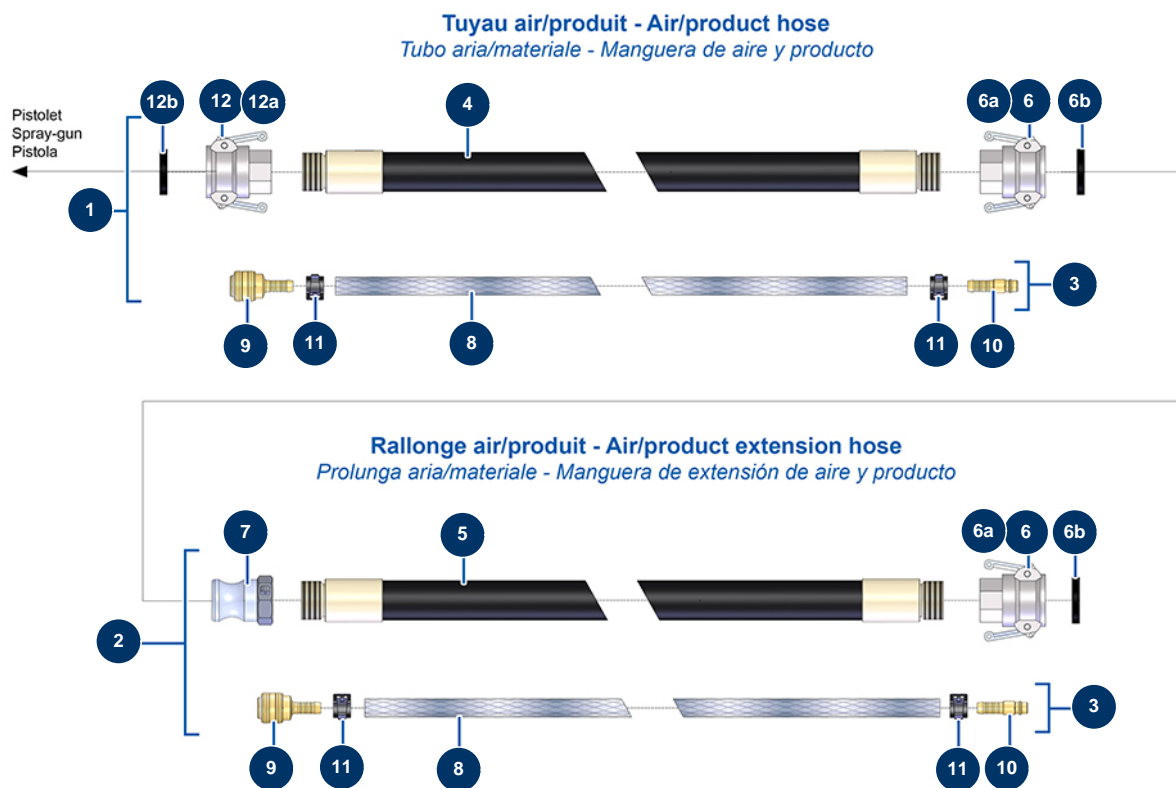

## DROPPRO 4P spraying machine - Hoses and extensions

### Détails des pièces

Pos.	Référence	Désignation
1	50029	ø 19 x 5 metres air product hose 4 P
2	50046	Air-product extension Ø25 x 5 m
3	91062	Complete air hose for lance 5,25 m 4P
3	91062	Complete air hose for lance 5,25 m 4P
4	50004	19 x 5 m product hose outer threaded 1"x3/4" for 4P without couplers
5	50010	25 x 5 m product hose outer threaded 1"
6	70007	1" camlock alu coupling, inner threaded 1" for 6, 8, 14 & 24P
6	70007	1" camlock alu coupling, inner threaded 1" for 6, 8, 14 & 24P
6a	90689	1" cam coupler
6a	90689	1" cam coupler
6b	70014	1" cam coupler gasket
6b	70014	1" cam coupler gasket
7	70002	1" inner threaded adapter for 4 to 14P

Pos.	Référence	Désignation
8	50003	Clear braided PVC hose Ø 10 x 16 by the metre
8	50003	Clear braided PVC hose Ø 10 x 16 by the metre
9	70004	Female quick fit coupling with corrugated shank of 9
9	70004	Female quick fit coupling with corrugated shank of 9
10	70018	Corrugate male quick fit coupling of 9
10	70018	Corrugate male quick fit coupling of 9
11	12218	Spring collar Ø 15
11	12218	Spring collar Ø 15
11	12218	Spring collar Ø 15
11	12218	Spring collar Ø 15
12	70001	3/4" camlock alu coupling, inner threaded 3/4" for 4 & 6P
12a	90690	3/4" cam coupler
12b	70013	3/4" cam coupler gasket