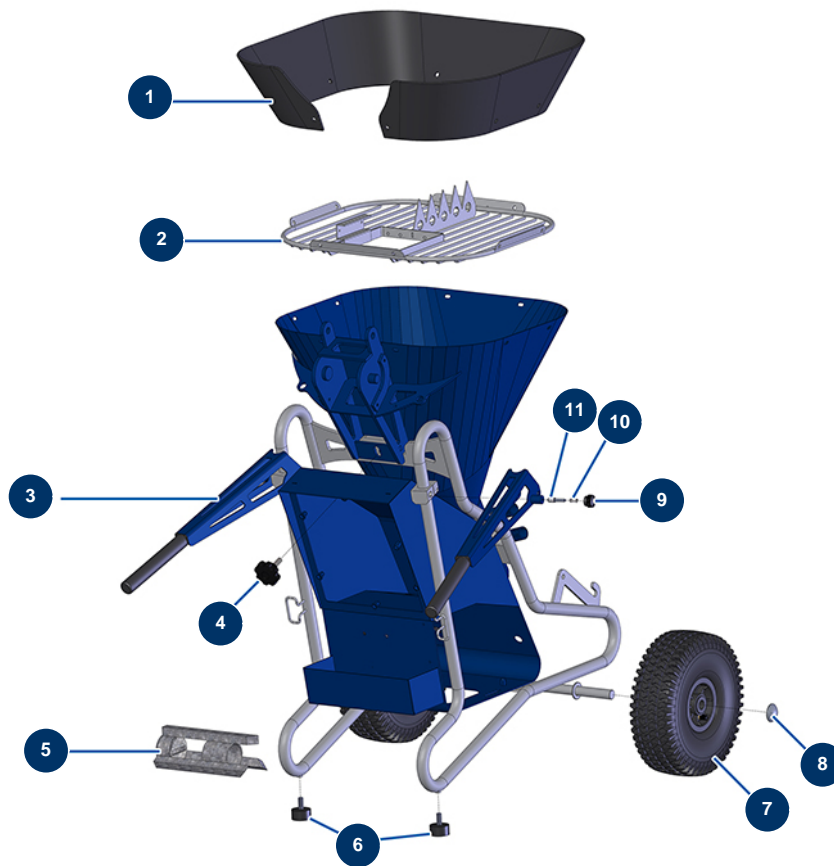

## MIXPRO 14 complete floor-screed continuous mixing machine - Chassis

### Détails des pièces

Pos.	Référence	Désignation
1	12087	MIXPRO 14 plastic raiser
2	C20156	MIXPRO 14 safety grid
3	C20225	MIXPRO 14 machine right arm
4	12262	Plastic thumb wheel M 10 x 30
5	C20161	MIXPRO 14 cleaning part
6	30145	Ø 40 x 20 M10 stop
7	90692	Complete wheel 300 shaft of 20
8	90281	Ø20 chromed clip
9	20001	EUROPRO 30+,36 and 40 compressor arm button
10	60040	Compressor trigger spring
11	90179	EUROPRO 30+,36 and 40 compressor arm latch