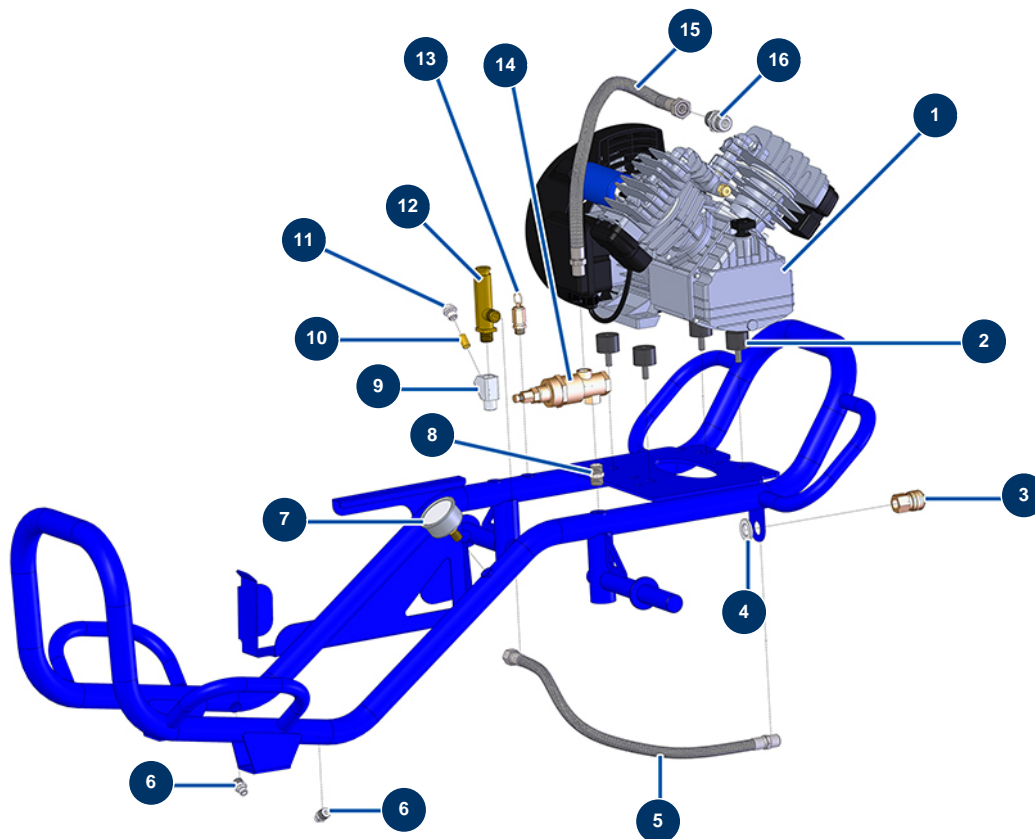

COMPACT-PRO 15 spraying machine - Air circuit

Détails des pièces

Pos.	Référence	Désignation
1	30154	Compression head for EUROPRO 30 and 30+
2	30151	Silentbloc ø 30 x 22 M-F8
3	70035	3/8" inner threaded female quick fit coupling
4	30288	ø 16 inox narrow washer
5	90488	ECO 130 flow meter air hose
6	30133	1/4" male compressor tank purge
6	30133	1/4" male compressor tank purge
7	80028	1/4 conical axial manometer - 50mm - 0 to 20 bar
8	30367	3/8" MaleC x 3/8" MaleC low-pressure nipple
9	M10322	Filter body for spraying machine
10	12502	50 meshes hopper filter
11	M10323	Spraying machine filter body plug
12	30005	Flowmeter for EUROPRO 4-6-8-14 and 24 P

Pos.	Référence	Désignation
13	80097	1/4" certified outer threaded safety valve 11 bar
14	101015	3/8" emptying autonomous valve
15	13766	Compressor outlet air hose for COMPACT-PRO 25
16	90627	1/2" MaleD x 1/2" MaleD high-pressure nipple