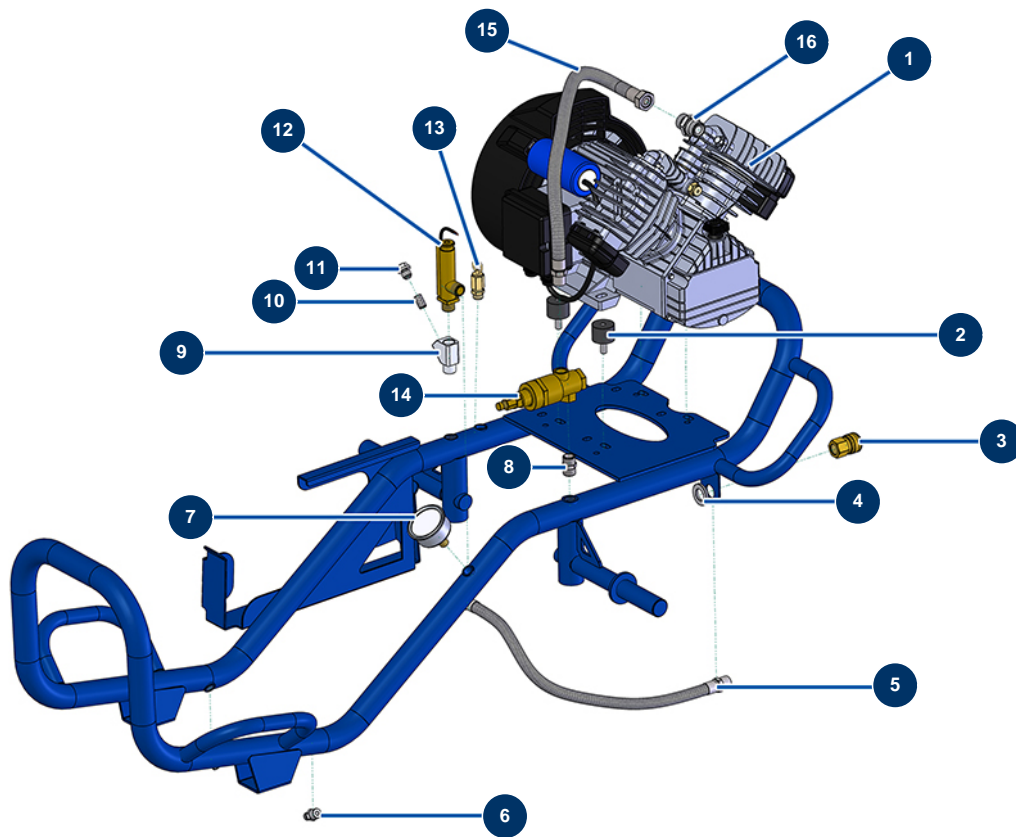

## COMPACT-PRO 25 spraying machine - Air circuit

### Détails des pièces

Pos.	Référence	Désignation
1	30154	Compression head for EUROPRO 30 and 30+
2	30151	Silentbloc $\varnothing$ 30 x 22 M-F8
3	70035	3/8" inner threaded female quick fit coupling
4	30288	$\varnothing$ 16 inox narrow washer
5	90488	ECO 130 flow meter air hose
6	30133	1/4" male compressor tank purge
7	80028	1/4 conical axial manometer - 50mm - 0 to 20 bar
8	30367	3/8" MaleC x 3/8" MaleC low-pressure nipple
9	M10322	Filter body for spraying machine
10	12502	50 meshes hopper filter
11	M10323	Spraying machine filter body plug
12	30005	Flowmeter for EUROPRO 4-6-8-14 and 24 P
13	80097	1/4" certified outer threaded safety valve 11 bar

Pos.	Référence	Désignation
14	101015	3/8" emptying autonomous valve
15	13766	Compressor outlet air hose for COMPACT-PRO 25
16	90627	1/2" MaleD x 1/2" MaleD high-pressure nipple