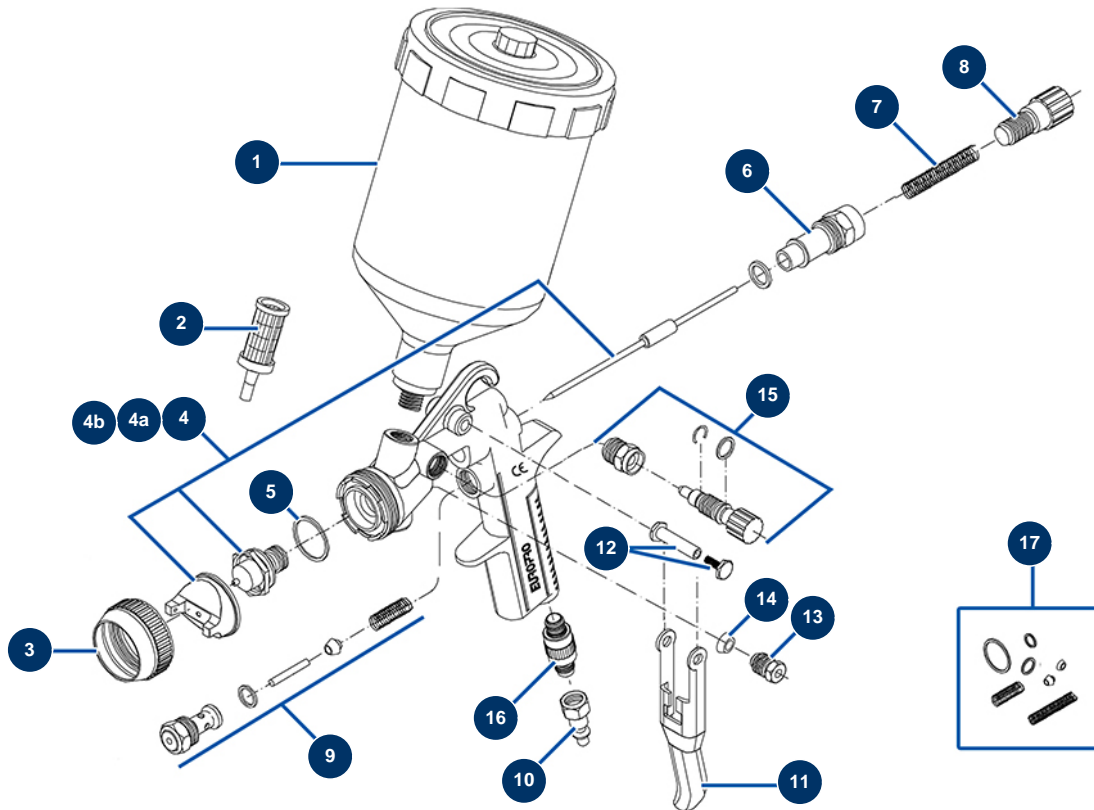

## AC-15-G paint spray-gun - General view

### Détails des pièces

Pos.	Référence	Désignation
1	AC10734	AC15G upper bowl
2	90224	Upper bowl strainer x 5
3	AC10001	AC10A/15G spray-gun nozzle ring
4	AC10140	Ø 1,40mm needle kit for AC-10-A & AC-15-G
4a	AC10175	Ø 1,75mm needle kit for AC-10-A & AC-15-G
4b	AC10250	Ø 2,50mm needle kit for AC-10-A & AC-15-G
5	AC10011	AC10A/15G, AC20A/25G, AC55P (x 5) paint spray-gun nozzle gasket
6	AC10139	AC10A/15G spray-gun product flow adjustment knob screw
7	AC10102	AC10A/15G (x2) paint spray-gun needle spring
8	AC10298	AC-10,15,20,25 and 30 spray-gun product flow adjustment knob
9	AC10078	AC10A/15G painting spray-gun air valve
10	80091	Male quick fit coupling inner threaded 1/4" Ø 6
11	AC10038	AC10A/15G/25G/40G spray-gun trigger

Pos.	Référence	Désignation
12	AC10178	AC spray gun complete trigger axis
13	AC10046	AC10A/15G/20A/25G/35A/40G/55P spray-gun cable gland nut
14	AC10206	AC10A/15G/20A/25G/35A/40G/55P (x 5) paint spray-gun gland gasket
15	AC10179	AC-10,15,20,25 and 30 spray-gun air flow adjustment knob
16	20006	Air adjustment tap 1/4" M x 1/4" M
17	AC10761	AC15G spray-gun gasket kit