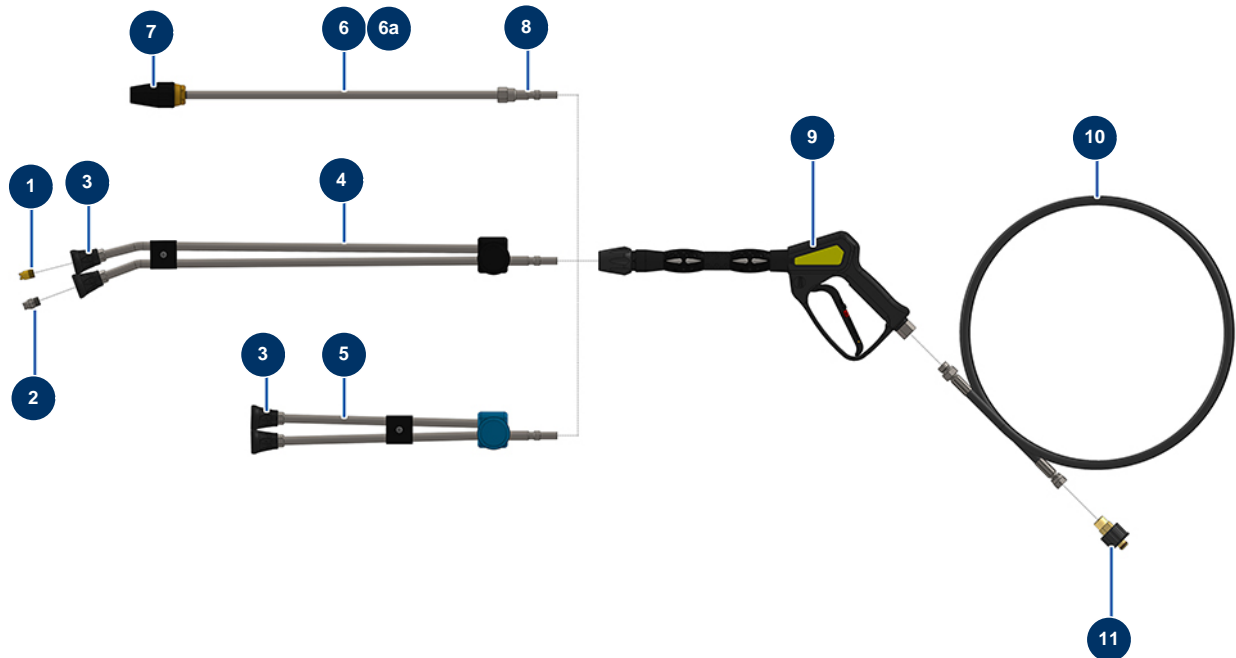

EUROPOLAV 18-280 TH.2 HONDA washer - Lance and hose

Détails des pièces

Pos.	Référence	Désignation
1	90307	Low pressure nozzle 50°-40
2	90305	High pressure nozzle 15°-45
3	12415	Double elbow lance hose nozzle holder, 600 mm, KW coupler
3	12415	Double elbow lance hose nozzle holder, 600 mm, KW coupler
4	12166	Double elbow lance hose 600 mm, KW coupler
5	12195	KW coupler 300 mm double lance hose
6	12188	Rotating nozzle for 18-280 with KW coupling
6a	90348	Lance tube without hose 500 mm
7	13639	Rotating nozzle 280 bars 0,40
8	12168	Male coupler KW x 1/4" inner threaded
9	12165	Washer spray-gun with protected hose 310 bars, KW coupler
10	12071	Washer hose Ø 8-315 bar 10 metres
11	90328	M22-150 F x 3/8 M female quick fit attachment