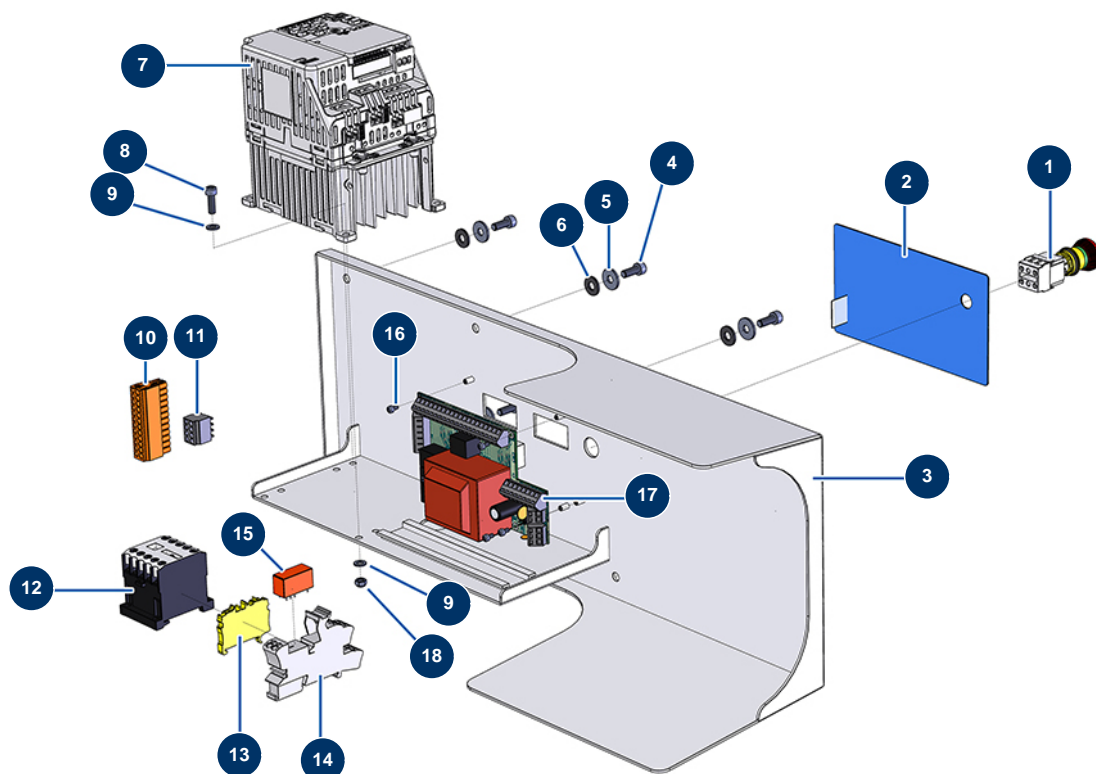

MIXPRO 80 PREMIUM sequential mixer - Electrical box

Détails des pièces

Pos.	Référence	Désignation
1	13015	Hanging EMERGENCY STOP button Ø16
2	13007	IDEAL MIXER front with membrane
3	C20758	COMPACT-PRO IDEAL mixer electrical box door
4	90157	M6 x 16 cylindrical head screw - CP 60
5	30292	ø 8 inox large washer
6	10067	7 x 16 rubber washer
7	11781	Inverter 230 V - 0,75 KW
8	90160	5 x 16 cylindrical head screw
9	10142	ø 25 inox narrow washer
9	10142	ø 25 inox narrow washer
10	11771	12 pins male connector
11	12755	4-pin female connector
12	11918	Coil contactor 24 Volt AC

Pos.	Référence	Désignation
13	30038	Yellow and green conductive block 6 mm ²
14	12751	Plug-in miniature relay base
15	12752	Plug-in miniature relay 24V AC - 1RT
16	13329	3 x 6 cylindrical head screw
17	30673	C.P IDEAL MIXER & MIXPRO 100 electronic card
18	11880	M 5 nylstop nut