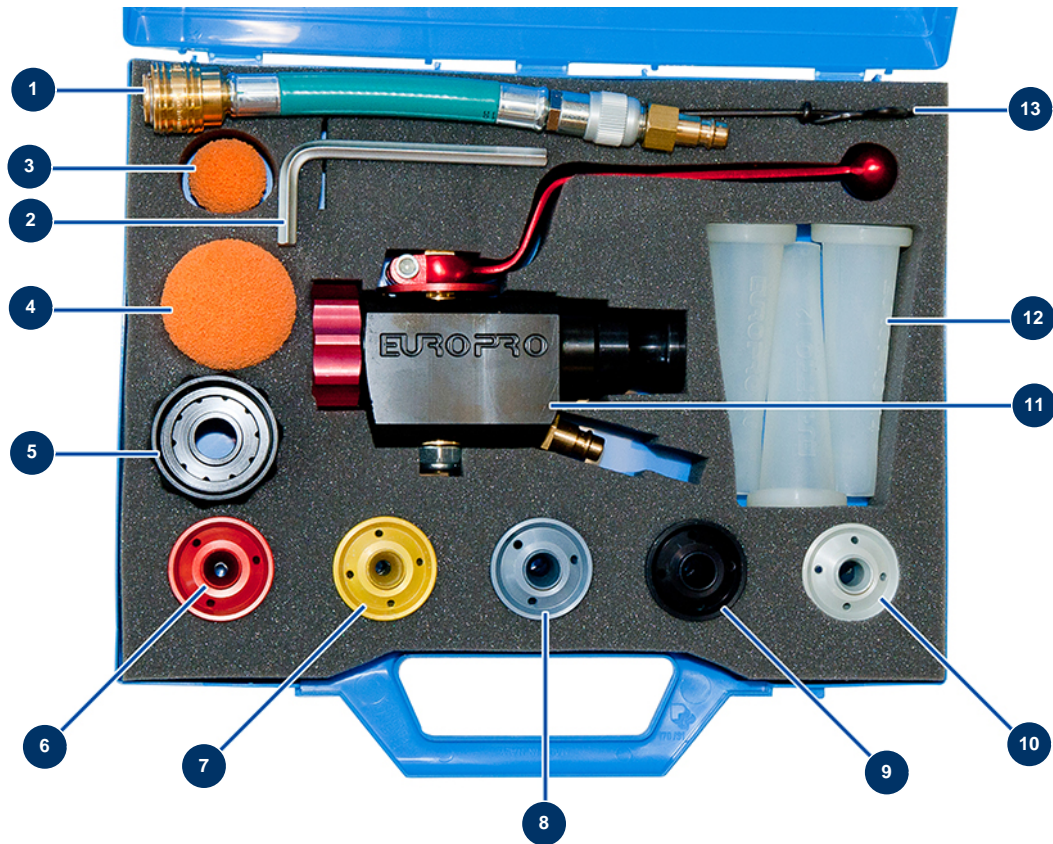

COMPACT-PRO 15 spraying machine - Spraying lance

Détails des pièces

Pos.	Référence	Désignation
1	11414	Air regulation kit for COMPACT-PRO 30 spray lance
2	01013	2
3	20005	Cleaning ball ø 30
4	90566	Cleaning ball Ø 50
5	M10062	Exhaust air ring
6	10045	Red nozzle Ø 5mm
7	10046	Yellow nozzle Ø 6mm
8	10047	Anthracite nozzle Ø 7mm
9	10048	Black nozzle Ø 8mm
10	10050	Grey nozzle Ø 10mm
11	12270	8, 14 and 24P ABS spraying lance
12	11759	Set of grouting nozzles Ø 10, 12, 14
13	90605	Tube brush