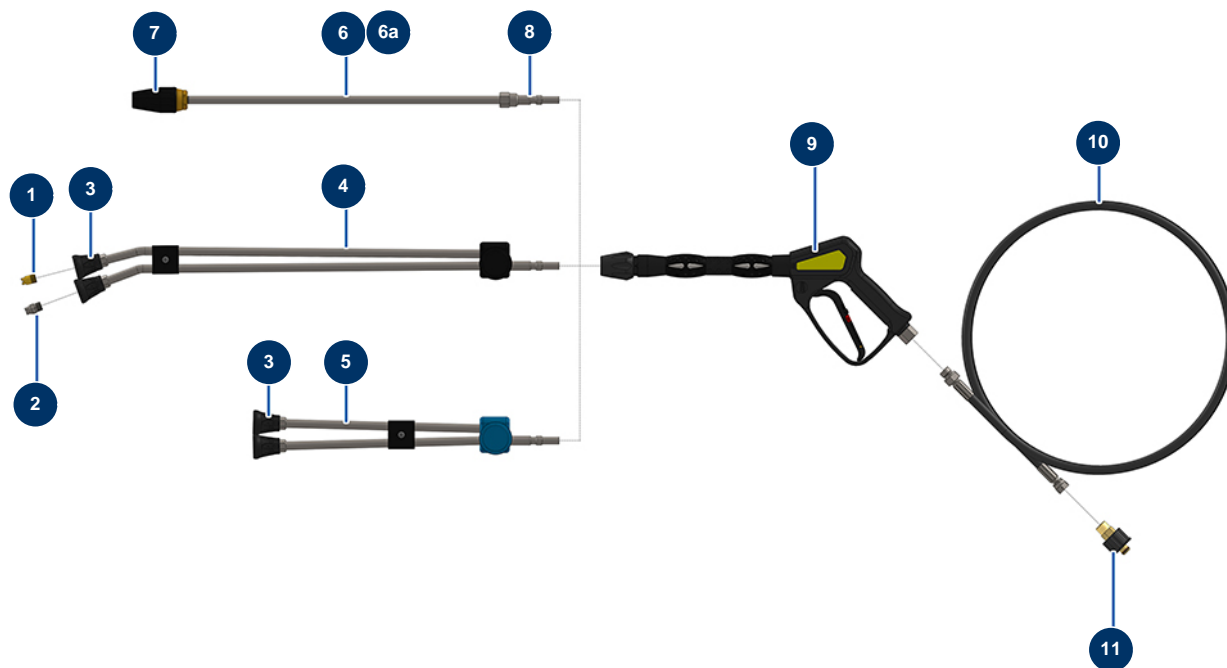

EUROPOLAV 15-250 TH.2 HONDA washer - Lance and hose

Détails des pièces

Pos.	Référence	Désignation
1	90307	Low pressure nozzle 50°-40
2	90305	High pressure nozzle 15°-45
3	12415	Double elbow lance hose nozzle holder, 600 mm, KW coupler
3	12415	Double elbow lance hose nozzle holder, 600 mm, KW coupler
4	12166	Double elbow lance hose 600 mm, KW coupler
5	12195	KW coupler 300 mm double lance hose
6	12188	Rotating nozzle for 18-280 with KW coupling
6a	90348	Lance tube without hose 500 mm
7	13639	Rotating nozzle 280 bars 0,40
8	12168	Male coupler KW x 1/4" inner threaded
9	12165	Washer spray-gun with protected hose 310 bars, KW coupler
10	12071	Washer hose Ø 8-315 bar 10 metres
11	90328	M22-150 F x 3/8 M female quick fit attachment