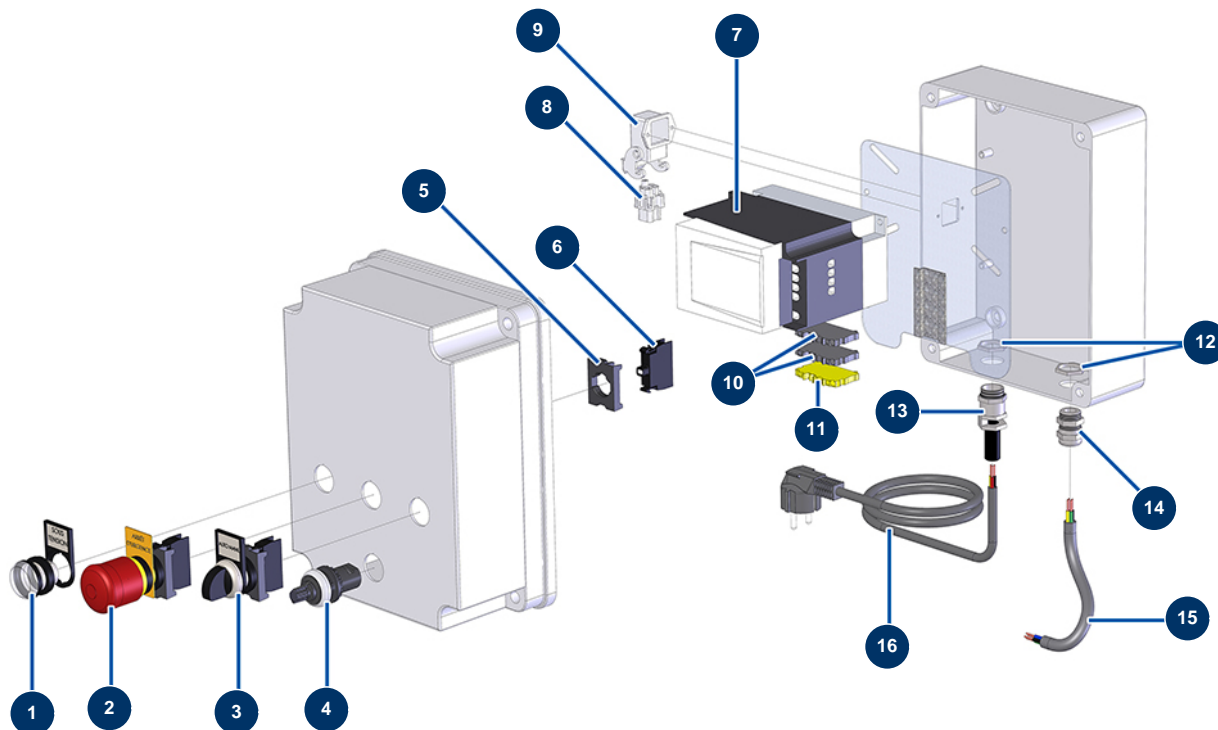

COMPACT-PRO 10 JOINT spraying machine - Electrical box

Détails des pièces

Pos.	Référence	Désignation
1	13614	Complete 230V ON light
2	90778	Complete hanging EMERGENCY STOP button
3	11338	COMPACT-PRO complete REVERSE-AUTO-MANU button
4	80645	Spraying machine complete potentiometer from MARCH 2003
5	30036	3-contact U-bolt
6	30058	220 Volt neon bulb
7	12098	Inverter 230 V - 0,55 KW
8	11914	Female insert 4p + G
9	12543	Insulating bend socket base 3p + G - 1 lever
10	80467	Grey conductor block 4 mm ²
11	30038	Yellow and green conductive block 6 mm ²
12	30060	11mm cable gland nut
13	80450	cable gland for 11mm supply cable

Pos.	Référence	Désignation
14	30040	Nickel plated watertight cable gland of 11 CEM
15	90606	Shielded cable 4 x 1,5 by the metre
16	90754	Supply cable with moulded plug 3G 1 mm ²