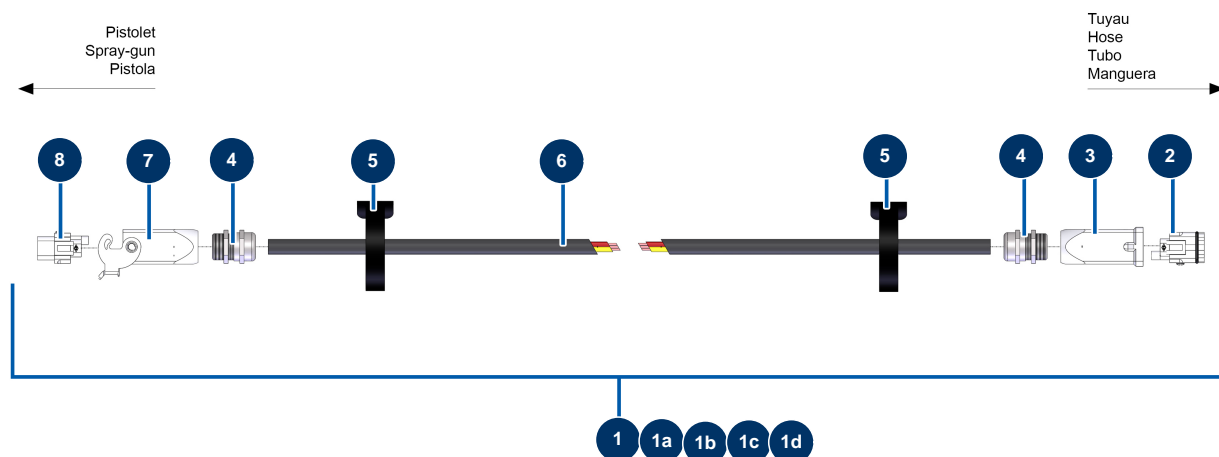

ETPRO 160 complete atomizer - 400V TETRA - Remote control extensions (up to 06/2021)

Détails des pièces

Pos.	Référence	Désignation
1	12904	10m extension for remote control
1a	12905	15m extension for remote control
1b	12906	20m extension for remote control
1c	12908	25m extension for wired remote control
1d	12907	40 metre extension for remote control UNIVERSAL
2	11913	Blowing machine male insert 4 p + T
3	11916	Blowing machine insulating cover 3 p + T
4	30042	Speed reducer 90° - T40 - R30 - B14/T71
4	30082	Nickel plated watertight cable gland of 11
5	12410	Self-gripping collar with loop 12,7 x 228 mm
5	12410	Self-gripping collar with loop 12,7 x 228 mm
6	30016	H07RNF 3G1.5 electrical cable by the metre
7	11966	Blowing machine 1 lever insulating cover 3 p + T

Pos.	Référence	Désignation
8	11914	Female insert 4p + G