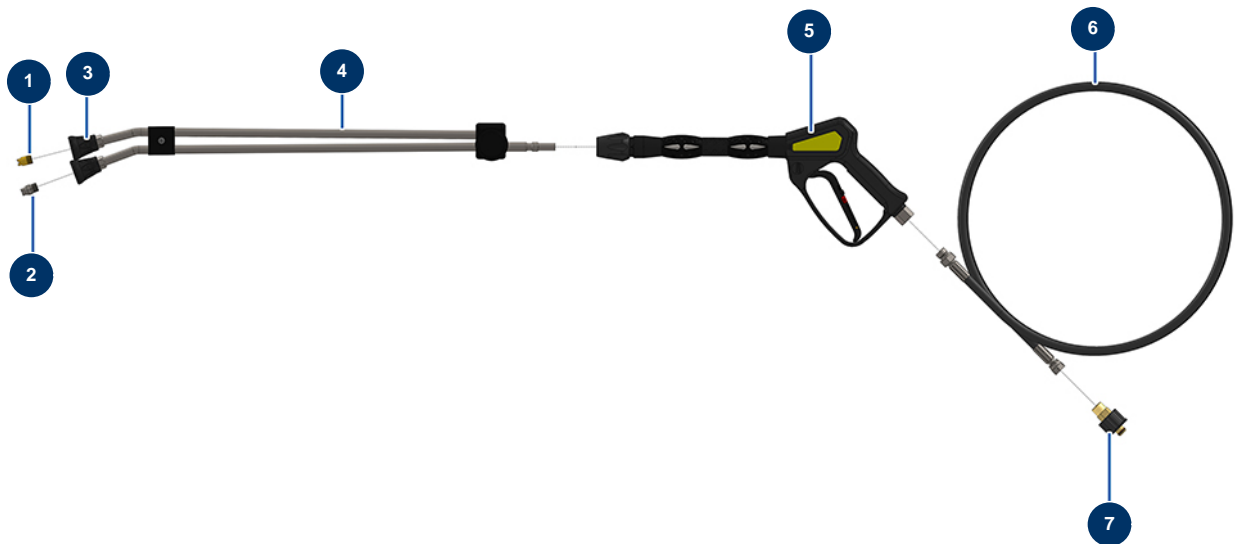

X-PRO D85 spraying machine - High pressure washer lance

Détails des pièces

Pos.	Référence	Désignation
1	90307	Low pressure nozzle 50°-40
2	90305	High pressure nozzle 15°-45
3	12415	Double elbow lance hose nozzle holder, 600 mm, KW coupler
4	12166	Double elbow lance hose 600 mm, KW coupler
5	12165	Washer spray-gun with protected hose 310 bars, KW coupler
6	12071	Washer hose Ø 8-315 bar 10 metres
7	90328	M22-150 F x 3/8 M female quick fit attachment