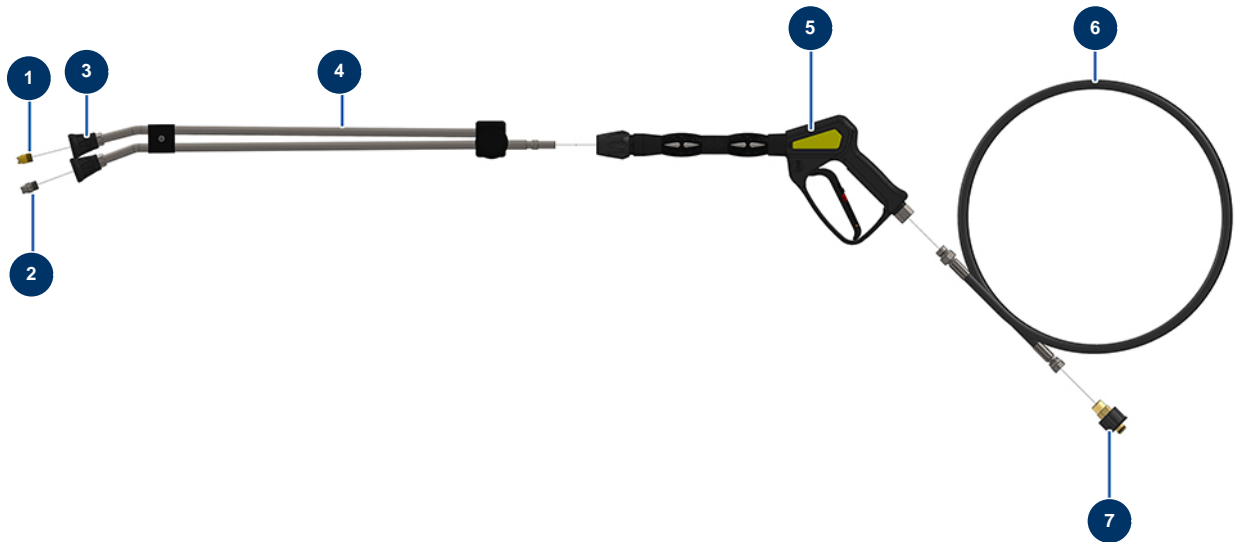

X-PRO D80 V2 spraying machine - High pressure washer lance

Détails des pièces

Pos.	Référence	Désignation
1	90307	Low pressure nozzle 50°-40
2	90305	High pressure nozzle 15°-45
3	12415	Double elbow lance hose nozzle holder, 600 mm, KW coupler
4	12166	Double elbow lance hose 600 mm, KW coupler
5	12165	Washer spray-gun with protected hose 310 bars, KW coupler
6	12071	Washer hose Ø 8-315 bar 10 metres
7	90328	M22-150 F x 3/8 M female quick fit attachment