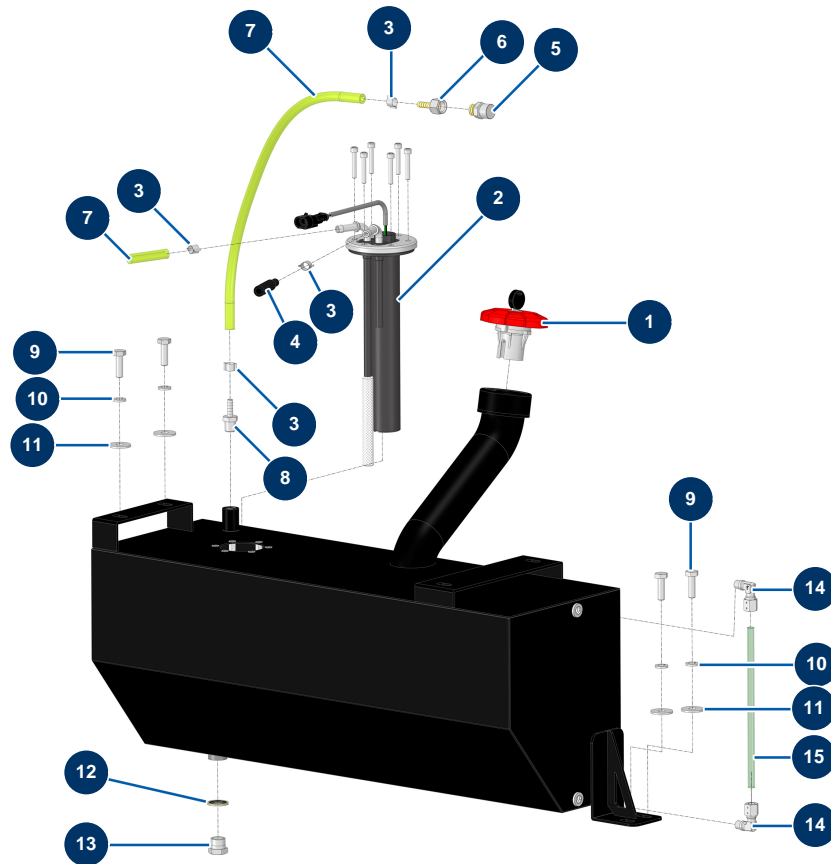

## X-PRO D85 spraying machine - Fuel tank

### Détails des pièces

Pos.	Référence	Désignation
1	13107	Red diesel tank cap with key - C.P 60
2	12989	Gasoil level gauge - length 250 mm - CP60
3	60031	Ear clamp 11 x 13
3	60031	Ear clamp 11 x 13
3	60031	Ear clamp 11 x 13
3	60031	Ear clamp 11 x 13
4	12391	Gasoil supply hose Ø 7,5 mm (sold by the metre)
5	12504	
6	70064	Rotating connector 1/4" corrugated Ø 6
7	12390	Gasoil return hose Ø 6 mm (sold by the metre)
7	12390	Gasoil return hose Ø 6 mm (sold by the metre)
8	10217	8
9	11544	THEF 8 x 25 screw

Pos.	Référence	Désignation
9	11544	THEF 8 x 25 screw
10	80269	Grower washer ø 8
10	80269	Grower washer ø 8
11	30292	ø 8 inox large washer
11	30292	ø 8 inox large washer
12	91031	Steel gasket for hollow screw with 3/8 lip
13	90238	3/8" low-pressure male plug
14	14708	M1/8 ø 8 elbow screw push-in connector
14	14708	M1/8 ø 8 elbow screw push-in connector
15	15570	15