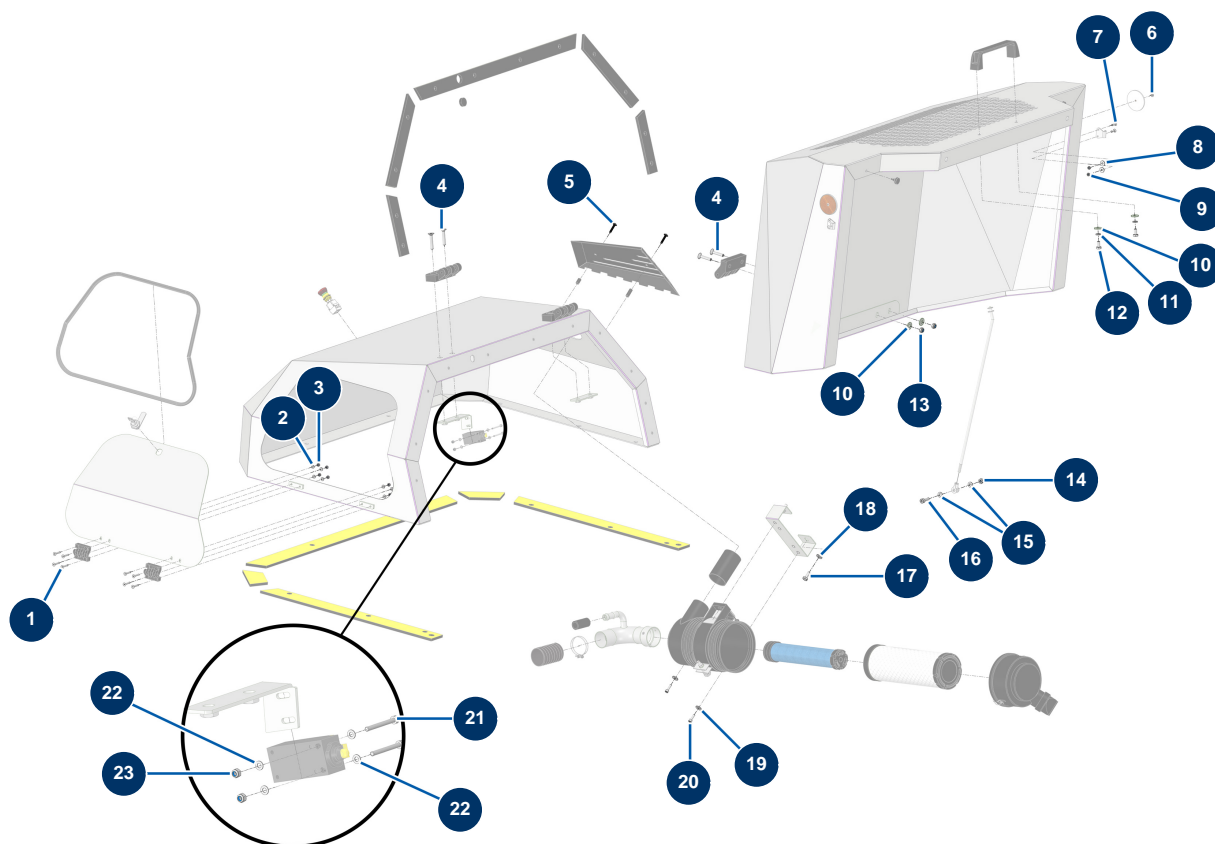

X-PRO D85 spraying machine - Bodywork (screws and bolts)

Détails des pièces

Pos.	Référence	Désignation
1	12121	5 x 25 countersunk head screw
2	70085	ø 5 narrow washer
3	11880	M 5 nylstop nut
4	13620	8 x 45 countersunk head screw
4	13620	8 x 45 countersunk head screw
5	15499	
6	12463	ø 5 x 16 aluminium POP rivet
7	90130	5 x 16 countersunk head screw
8	30290	ø 5 large washer
9	70086	M 5 nylstop inox nut
10	30292	ø 8 inox large washer
10	30292	ø 8 inox large washer
11	80269	Grower washer ø 8

Pos.	Référence	Désignation
12	30295	THEF 8 x 16 screw
13	90127	M 8 nylstop nut
14	13980	M 8 nylstop inox nut
15	30256	ø 8 inox narrow washer
16	12783	8 x 25 cylindrical head screw
17	30273	THEF 8 x 20 screw
18	80260	ø 8 inox medium washer
19	30291	ø 6 large washer
20	90996	6 x 20 inox cylindrical head screw
21	11403	4 x 40 cylindrical head screw
22	30267	ø 4 inox narrow washer
22	30267	ø 4 inox narrow washer
23	30266	M 4 nylstop nut