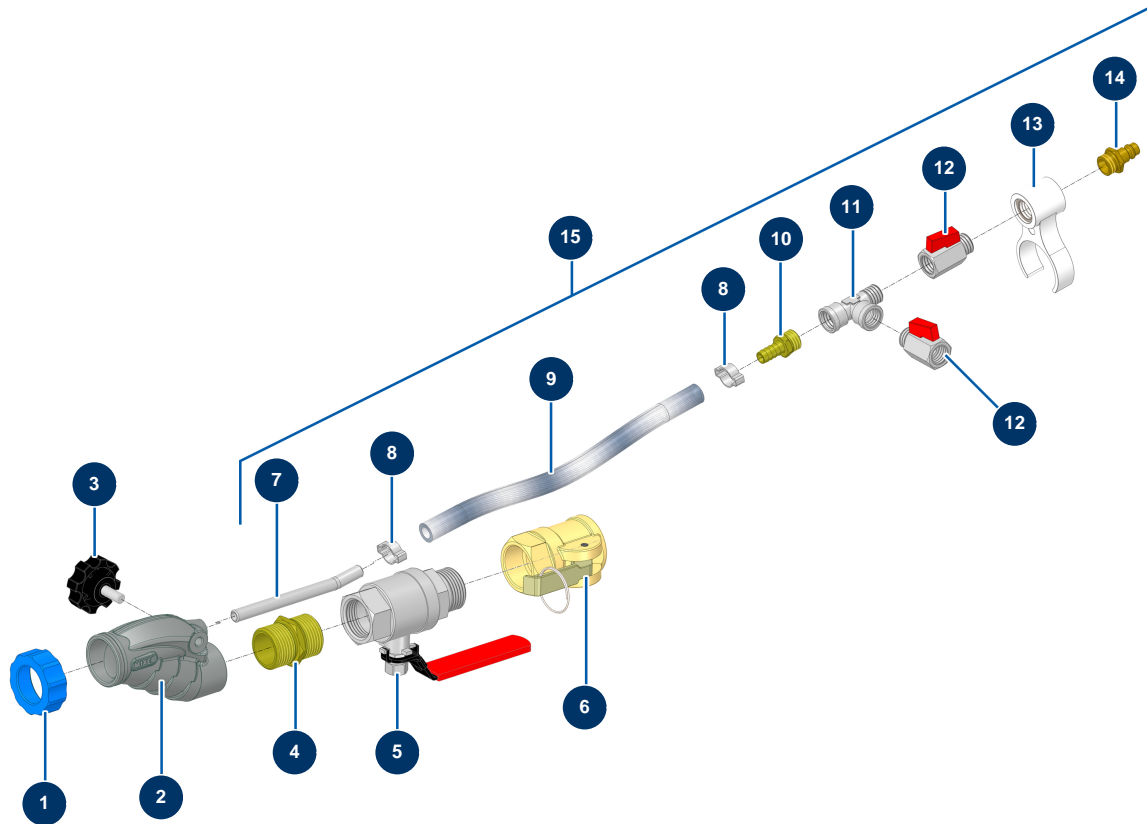

## General view

## Détails des pièces

Pos.	Référence	Désignation
1	11817	Blue ring for mortar lance
2	12725	Inner threaded 1" aluminium lance machined body
3	11514	Plastic thumb wheel M8 x 20
4	12527	1" MaleD x 1" MaleD - CP 60 low-pressure nipple
5	12592	C.P 60 spraying lance 1"M-F detachable valve
6	12374	C.P 60 spraying lance 1" inner threaded steel cam single coupler
7	M10326	Lance air injector without hose - C.P 60
8	80429	Ear clamp 15 x 18
8	80429	Ear clamp 15 x 18
9	50003	Clear braided PVC hose Ø 10 x 16 by the metre
10	80325	3/8 corrugated outer threaded coupling Ø 10
11	12530	M3/8" x F3/8" x F3/8" low pressure T
12	30136	3/8" mini lux valve

Pos.	Référence	Désignation
12	30136	3/8" mini lux valve
13	11506	Traditional lance junction circlip
14	70044	3/8" outer threaded male quick fit coupling
15	15527	