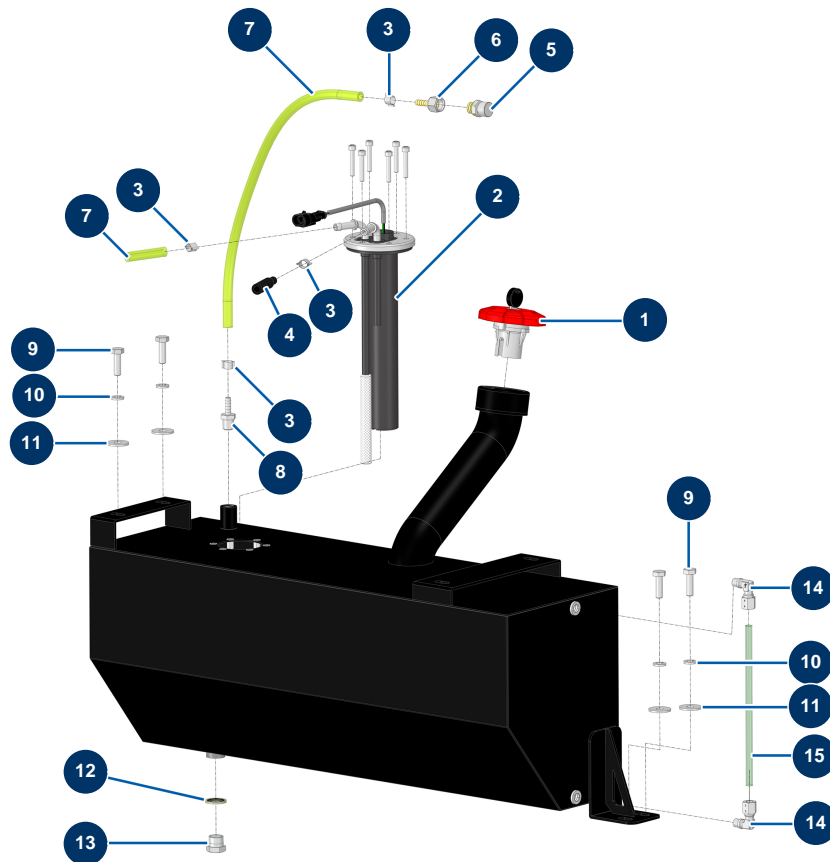

## X-PRO D80 V2 spraying machine - Fuel tank

### Détails des pièces

Pos.	Référence	Désignation
1	13107	Red diesel tank cap with key - C.P 60
2	12989	Gasoil level gauge - length 250 mm - CP60
3	60031	Ear clamp 11 x 13
3	60031	Ear clamp 11 x 13
3	60031	Ear clamp 11 x 13
3	60031	Ear clamp 11 x 13
4	12391	Gasoil supply hose Ø 7,5 mm (sold by the metre)
5	12504	
6	70064	Rotating connector 1/4" corrugated Ø 6
7	12390	Gasoil return hose Ø 6 mm (sold by the metre)
7	12390	Gasoil return hose Ø 6 mm (sold by the metre)
8	10217	8
9	11544	THEF 8 x 25 screw

Pos.	Référence	Désignation
9	11544	THEF 8 x 25 screw
10	80269	Grower washer ø 8
10	80269	Grower washer ø 8
11	30292	ø 8 inox large washer
11	30292	ø 8 inox large washer
12	91031	Steel gasket for hollow screw with 3/8 lip
13	90238	3/8" low-pressure male plug
14	14708	M1/8 ø 8 elbow screw push-in connector
14	14708	M1/8 ø 8 elbow screw push-in connector
15	15570	15