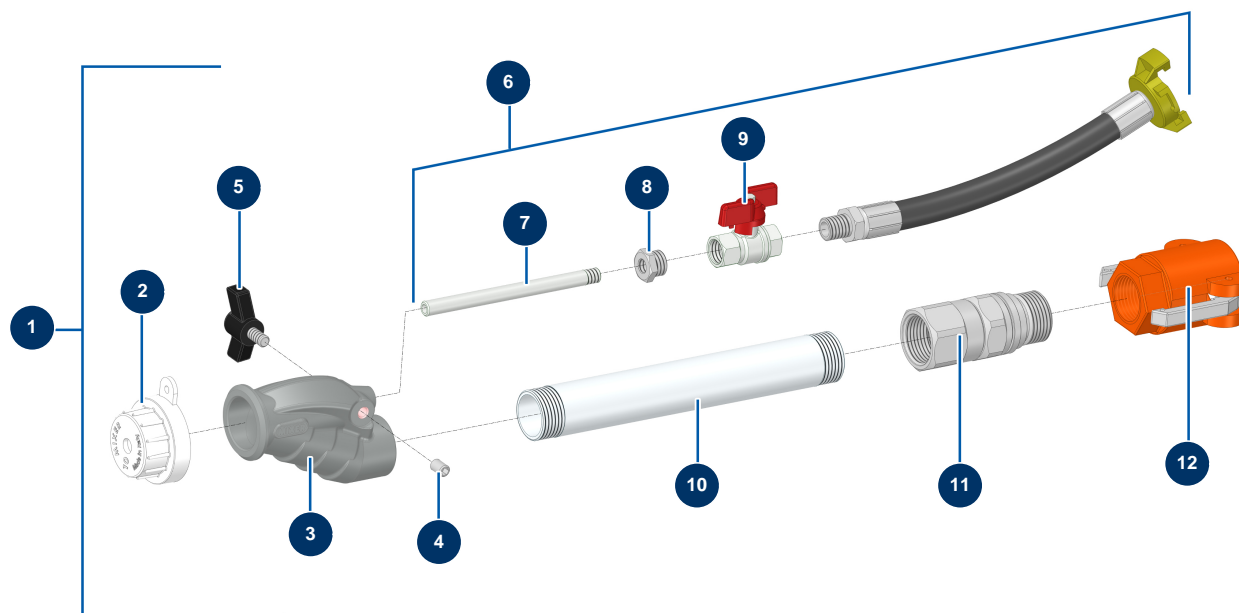

MIXER standard Aluminium lance with revolving coupling - General view

Détails des pièces

| Pos. | Référence | Désignation |
|------|--------------|---|
| 1 | MI8010003005 | MIXER standard Aluminium Lance |
| 2 | MI3F00200101 | White spraying nozzle Ø 10 80SH |
| 3 | MI4916001000 | Mixer straight lance head |
| 4 | 14151 | 8 x 12 stainless steel socket head screw with flat tip |
| 5 | MI3T01505001 | Mixer black Eye bolt diam 8 |
| 6 | MI8010100001 | Mixer aluminium standard spray lance air regulation kit |
| 7 | MI4907402000 | Outer threaded air injector |
| 8 | MI3G50300102 | 8 |
| 9 | MI3G01300103 | 9 |
| 10 | MI4907441001 | 230 mm extension outer threaded tube |
| 11 | MI8028001007 | MIXER lance 1" MF rotating coupling |
| 12 | MI3A00300241 | 1" camlock polypro coupling, inner threaded 1" |