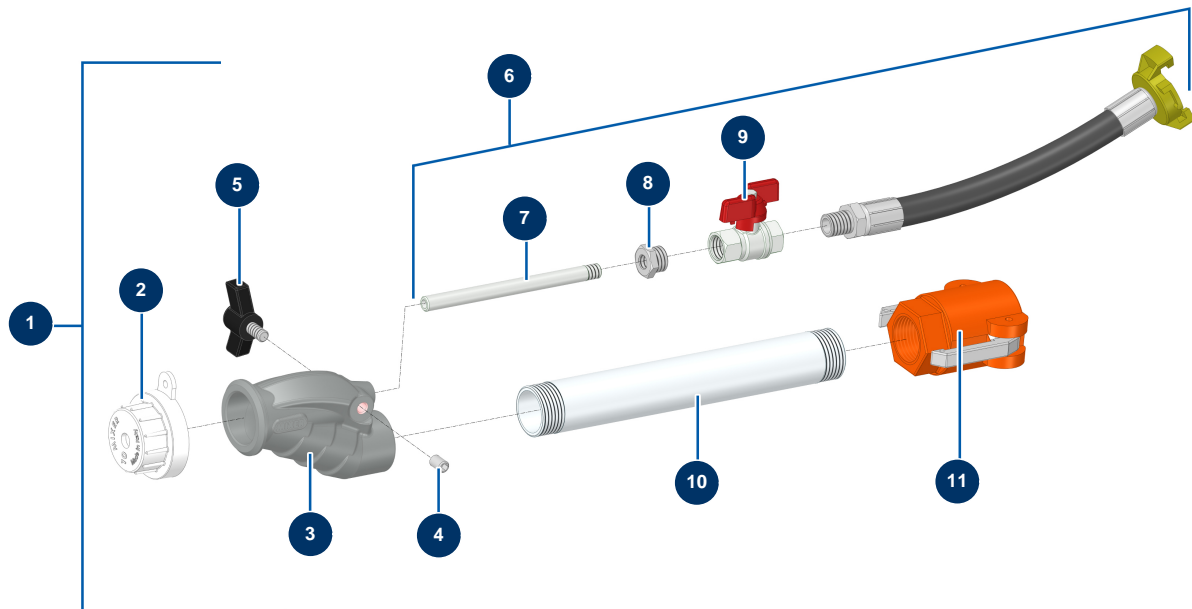

## MIXER standard Aluminium Lance - General view

### Détails des pièces

Pos.	Référence	Désignation
1	MI8010003005	MIXER standard Aluminium Lance
2	MI3F00200101	White spraying nozzle Ø 10 80SH
3	MI4916001000	Mixer straight lance head
4	14151	8 x 12 stainless steel socket head screw with flat tip
5	MI3T01505001	Mixer black Eye bolt diam 8
6	MI8010100001	Mixer aluminium standard spray lance air regulation kit
7	MI4907402000	Outer threaded air injector
8	MI3G50300102	8
9	MI3G01300103	9
10	MI4907441001	230 mm extension outer threaded tube
11	MI3A00300241	1" camlock polypro coupling, inner threaded 1"