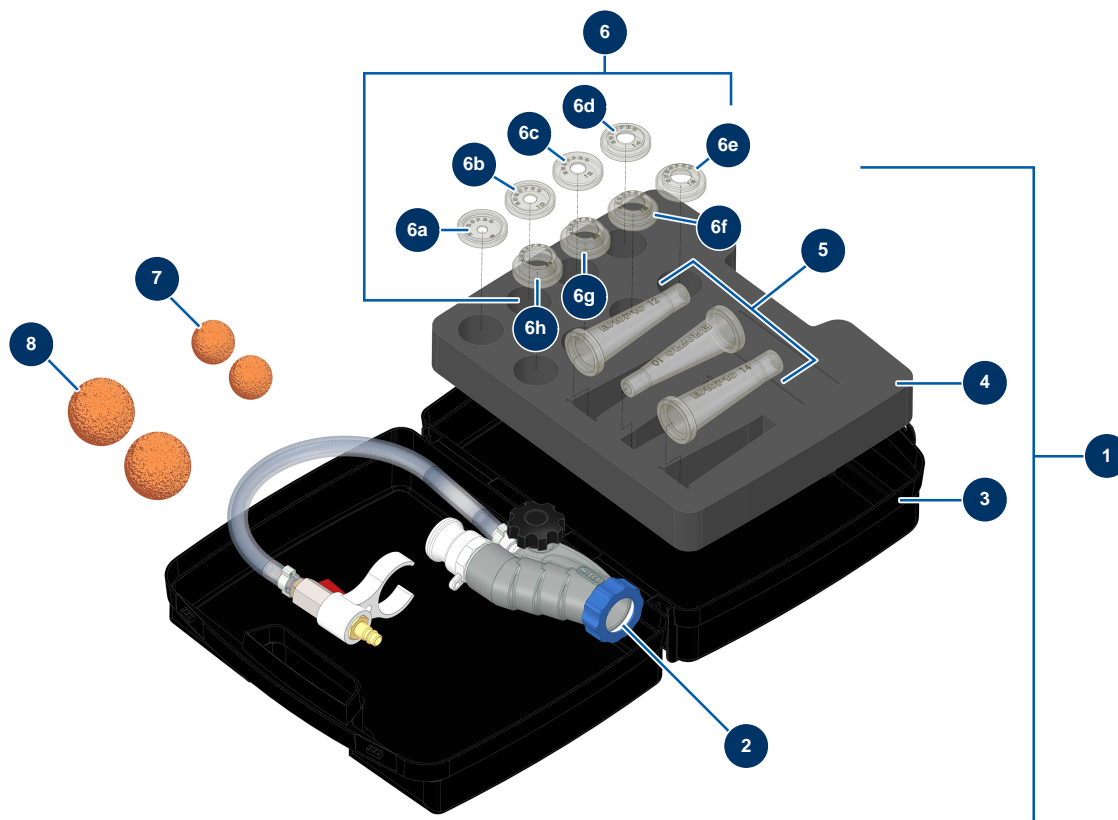

## Carry case for mortar traditional spray lance - General view

### Détails des pièces

Pos.	Référence	Désignation
1	30808	Carry case for mortar traditional spray lance
2	13142	
3	80168	Empty case for spray-gun
4	11879	C.P case upper wedging foam-rubber
5	11759	Set of grouting nozzles Ø 10, 12, 14
6	11760	Set of spray nozzles Ø 8, 10, 12, 14, 16, 18, 20, 22 - C.P
6a	12712	Ø 8 spraying nozzle
6b	12713	Ø 10 spraying nozzle
6c	12714	Ø 12 spraying nozzle
6d	12715	Ø 14 spraying nozzle
6e	12716	Ø 16 spraying nozzle
6f	12717	Ø 18 spraying nozzle
6g	12718	Ø 20 spraying nozzle

<b>Pos.</b>	<b>Référence</b>	<b>Désignation</b>
6h	12719	Ø 22 spraying nozzle
7	20005	Cleaning ball ø 30
8	90566	Cleaning ball Ø 50