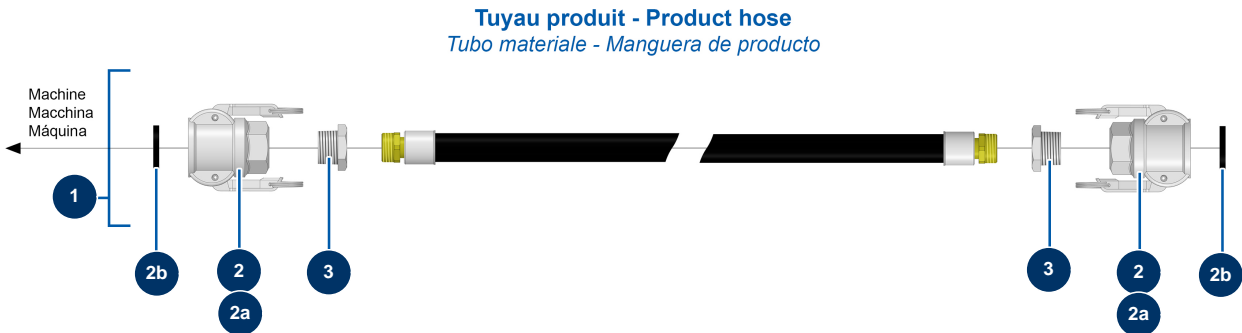

MIXPRO 14 complete floor-screed continuous mixing machine - Hoses

Détails des pièces

Pos.	Référence	Désignation
1	12025	Pouring product hose Ø 19 x 10 m with 2 x F. 1" couplings
2	70007	1" camlock alu coupling, inner threaded 1" for 6, 8, 14 & 24P
2	70007	1" camlock alu coupling, inner threaded 1" for 6, 8, 14 & 24P
2	70007	1" camlock alu coupling, inner threaded 1" for 6, 8, 14 & 24P
2a	90689	1" cam coupler
2a	90689	1" cam coupler
2a	90689	1" cam coupler
2b	70014	1" cam coupler gasket
2b	70014	1" cam coupler gasket
2b	70014	1" cam coupler gasket
3	90789	1" MaleC x 3/4 FemaleD low-pressure reduction
3	90789	1" MaleC x 3/4 FemaleD low-pressure reduction
3	90789	1" MaleC x 3/4 FemaleD low-pressure reduction

Pos.	Référence	Désignation
4	12029	Pouring product hose Ø 19 x 2 m with 1 x 1" coupling MIXPRO 14