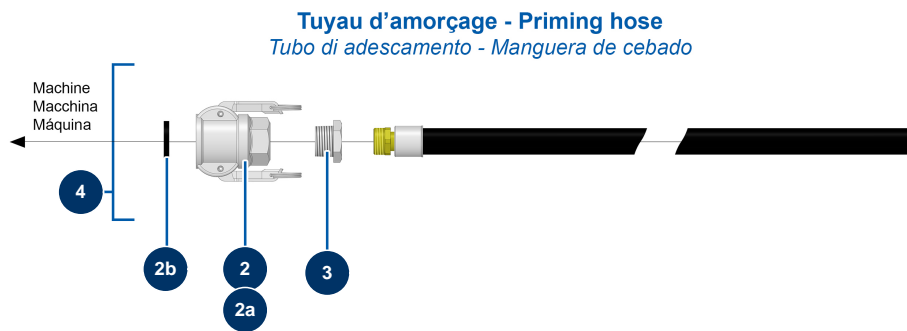

MIXPRO 14 complete floor-screed continuous mixing machine - Hoses

Détails des pièces

Pos.	Référence	Désignation
1	12025	Pouring product hose Ø 19 x 10 m with 2 x F. 1" couplings
2	70007	1" camlock alu coupling, inner threaded 1" for 6, 8, 14 & 24P
2	70007	1" camlock alu coupling, inner threaded 1" for 6, 8, 14 & 24P
2	70007	1" camlock alu coupling, inner threaded 1" for 6, 8, 14 & 24P
2a	90689	1" cam coupler
2a	90689	1" cam coupler
2a	90689	1" cam coupler
2b	70014	1" cam coupler gasket
2b	70014	1" cam coupler gasket
2b	70014	1" cam coupler gasket
3	90789	1" MaleC x 3/4 FemaleD low-pressure reduction
3	90789	1" MaleC x 3/4 FemaleD low-pressure reduction
3	90789	1" MaleC x 3/4 FemaleD low-pressure reduction

Pos.	Référence	Désignation
4	12029	Pouring product hose Ø 19 x 2 m with 1 x 1" coupling MIXPRO 14