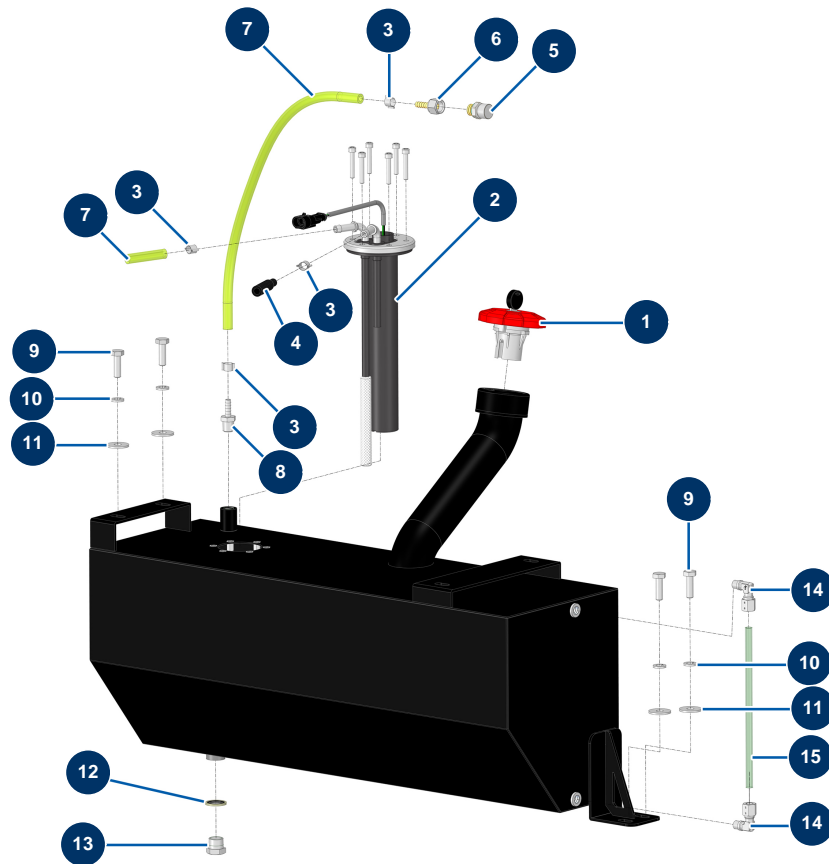

X-PRO D60 V2 spraying machine - Fuel tank

Détails des pièces

Pos.	Référence	Désignation
1	13107	Red diesel tank cap with key - C.P 60
2	12989	Gasoil level gauge - length 250 mm - CP60
3	60031	Ear clamp 11 x 13
3	60031	Ear clamp 11 x 13
3	60031	Ear clamp 11 x 13
3	60031	Ear clamp 11 x 13
4	12391	Gasoil supply hose Ø 7,5 mm (sold by the metre)
5	12504	
6	70064	Rotating connector 1/4" corrugated Ø 6
7	12390	Gasoil return hose Ø 6 mm (sold by the metre)
7	12390	Gasoil return hose Ø 6 mm (sold by the metre)
8	10217	8
9	11544	THEF 8 x 25 screw

Pos.	Référence	Désignation
9	11544	THEF 8 x 25 screw
10	80269	Grower washer ø 8
10	80269	Grower washer ø 8
11	30292	ø 8 inox large washer
11	30292	ø 8 inox large washer
12	91031	Steel gasket for hollow screw with 3/8 lip
13	90238	3/8" low-pressure male plug
14	14708	M1/8 ø 8 elbow screw push-in connector
14	14708	M1/8 ø 8 elbow screw push-in connector
15	15570	15