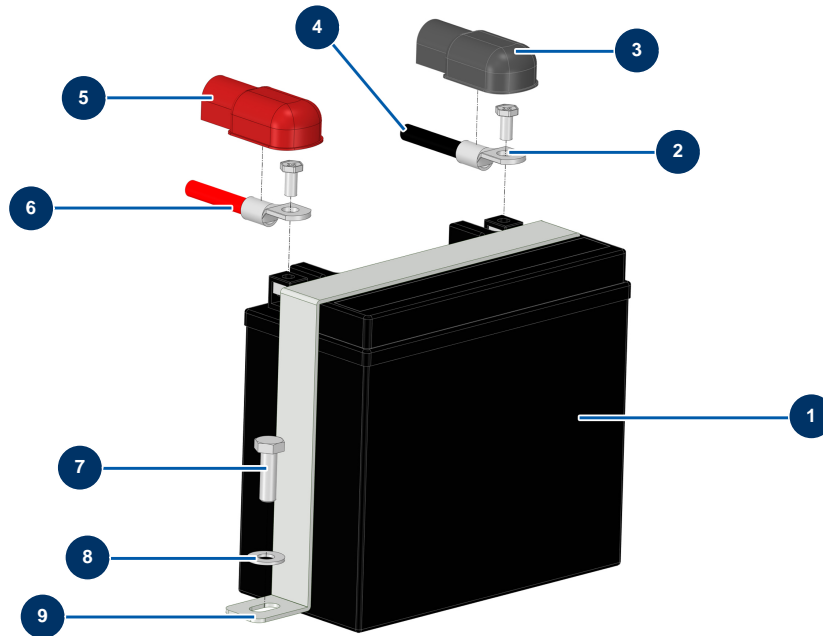

HYDROLINE L airless self-propelled marking machine - 2 spray-guns - Battery

Détails des pièces

Pos.	Référence	Désignation
1	14437	Diesel HP washer, E100 TH battery
2	14899	
3	14556	Battery terminal black protection
4	14900	16 mm ² black battery cable by the metre
5	14557	Battery terminal red protection
6	15233	16 mm ² red battery cable by the metre
7	11544	THEF 8 x 25 screw
8	80260	∅ 8 inox medium washer
9	C22813	9