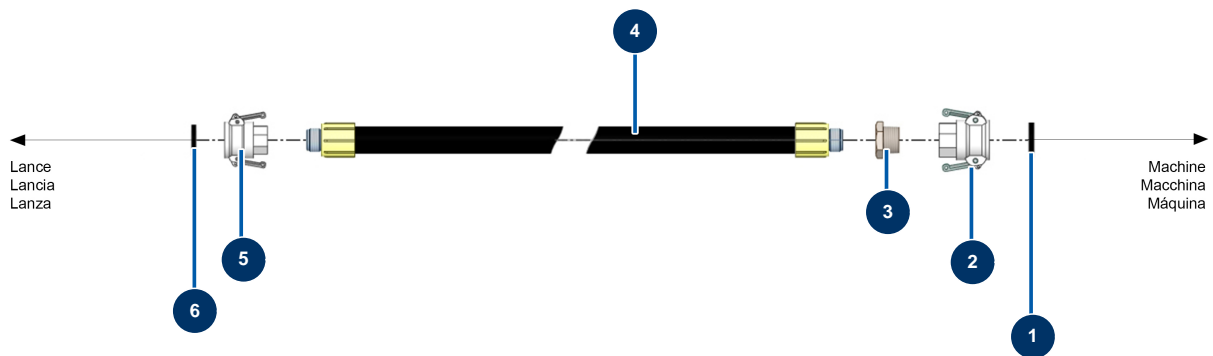

POLYMAIR 6 HVLP spraying system - Hose

Détails des pièces

Pos.	Référence	Désignation
1	70013	3/4" cam coupler gasket
2	70001	3/4" camlock alu coupling, inner threaded 3/4" for 4 & 6P
3	90789	1" MaleC x 3/4 FemaleD low-pressure reduction
4	10267	4
5	70007	1" camlock alu coupling, inner threaded 1" for 6, 8, 14 & 24P
6	70014	1" cam coupler gasket