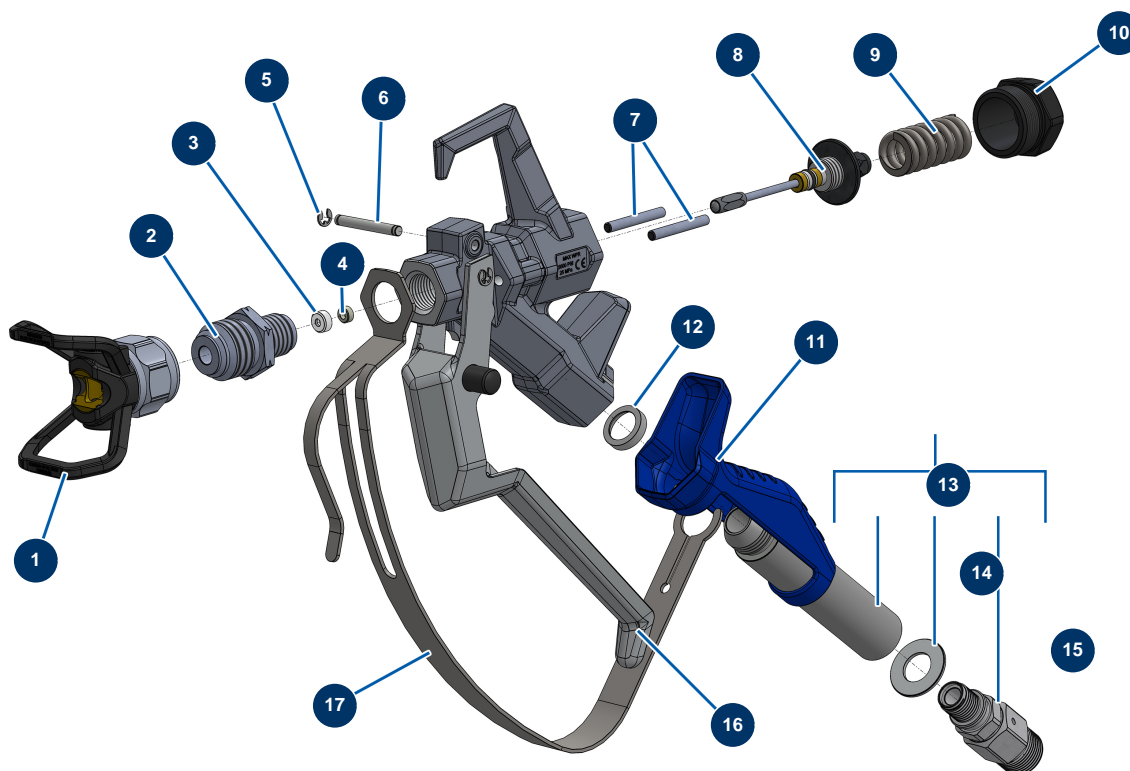

## MINIJET 120 complete atomizer - COATSPRAY spray-gun - Spray-gun

*\*Raccord renforcé optionnel / Optional reinforced connector*

### Détails des pièces

Pos.	Référence	Désignation
1	51001	BST, BBP & BFF 7/8" tip guard
2	51054	COATSPRAY spray-gun 7/8" diffuser
3	51047	PAINTSPRAY, COATSPRAY spray-gun needle seat gasket
4	51046	PAINTSPRAY, COATSPRAY spray-gun needle seat
5	51043	PAINTSPRAY, COATSPRAY spray-gun trigger axis circlip
6	51057	COATSPRAY spray-gun trigger axis
7	51055	COATSPRAY spray-gun retraction pin
8	51053	COATSPRAY spray-gun needle repair kit
9	51034	PAINTSPRAY, COATSPRAY spray-gun needle return spring
10	51038	PAINTSPRAY, COATSPRAY spray-gun needle lock plug
11	51037	PAINTSPRAY spray-gun plastic handle
12	51051	COATSPRAY spray-gun filter holder bearing gasket
13	51035	PAINTSPRAY spray-gun filter holder

Pos.	Référence	Désignation
14	51045	PAINTSPRAY, COATSPRAY spray-gun revolving coupling gasket
15	51058	1/2" MBSP revolving coupling for COATSPRAY spray-gun
16	51056	COATSPRAY spray-gun complete trigger
17	51052	COATSPRAY spray-gun trigger protection