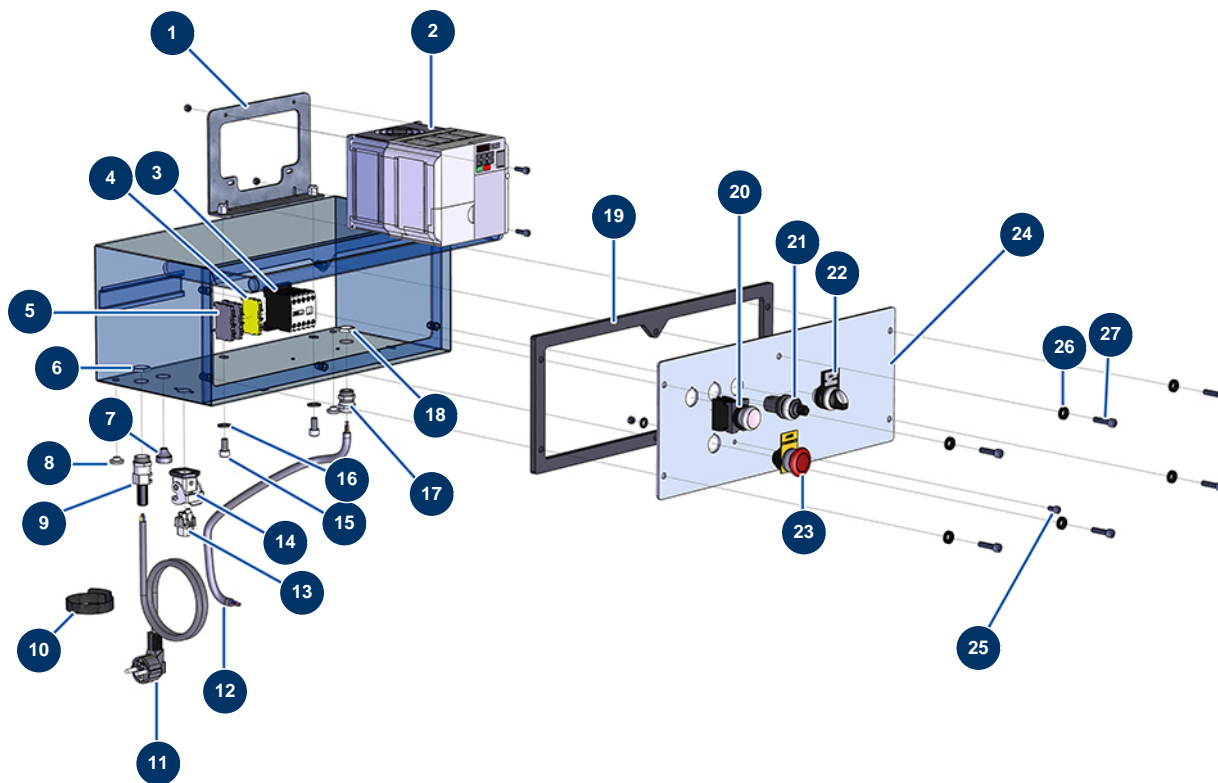

MINIJET 120 complete atomizer - COATSPRAY spray-gun - Electrical box

Détails des pièces

Pos.	Référence	Désignation
1	80472	14 P control support
2	13089	Inverter 230 V - 2.2 KW GA
3	30011	230 Volt coil switch for sprayer
4	30038	Yellow and green conductive block 6 mm ²
5	80467	Grey conductor block 4 mm ²
6	30060	11mm cable gland nut
7	11564	M 16 grey rubber cable gland
8	80397	Water exhaust cork for electrical box
9	80450	cable gland for 11mm supply cable
10	12411	Self-gripping collar 20 x 330 mm
11	90180	Supply cable with moulded plug 3G 1,5 mm ²
12	90606	Shielded cable 4 x 1,5 by the metre
13	11914	Female insert 4p + G

Pos.	Référence	Désignation
14	11915	Blowing machine insulating support 3 p + T - 1 lever
15	80668	10 x 20 cylindrical head screw
16	80260	∅ 8 inox medium washer
17	30040	Nickel plated watertight cable gland of 11 CEM
18	30333	Cable gland locknut of 11 CEM
19	90734	EUROPRO 14 P box gasket
20	30034	Complete ON button
21	80645	Spraying machine complete potentiometer from MARCH 2003
22	14180	MINIJET complete MANU-AUTO-REVERSE button
23	90038	Complete EMERGENCY STOP button ∅ 22
24	30272	14 P electrical box holder
25	90798	M6 x 10 cylindrical head screw - CP 60 cylindrical head screw
26	80573	Hollow washer ∅ 6
27	90996	6 x 20 inox cylindrical head screw